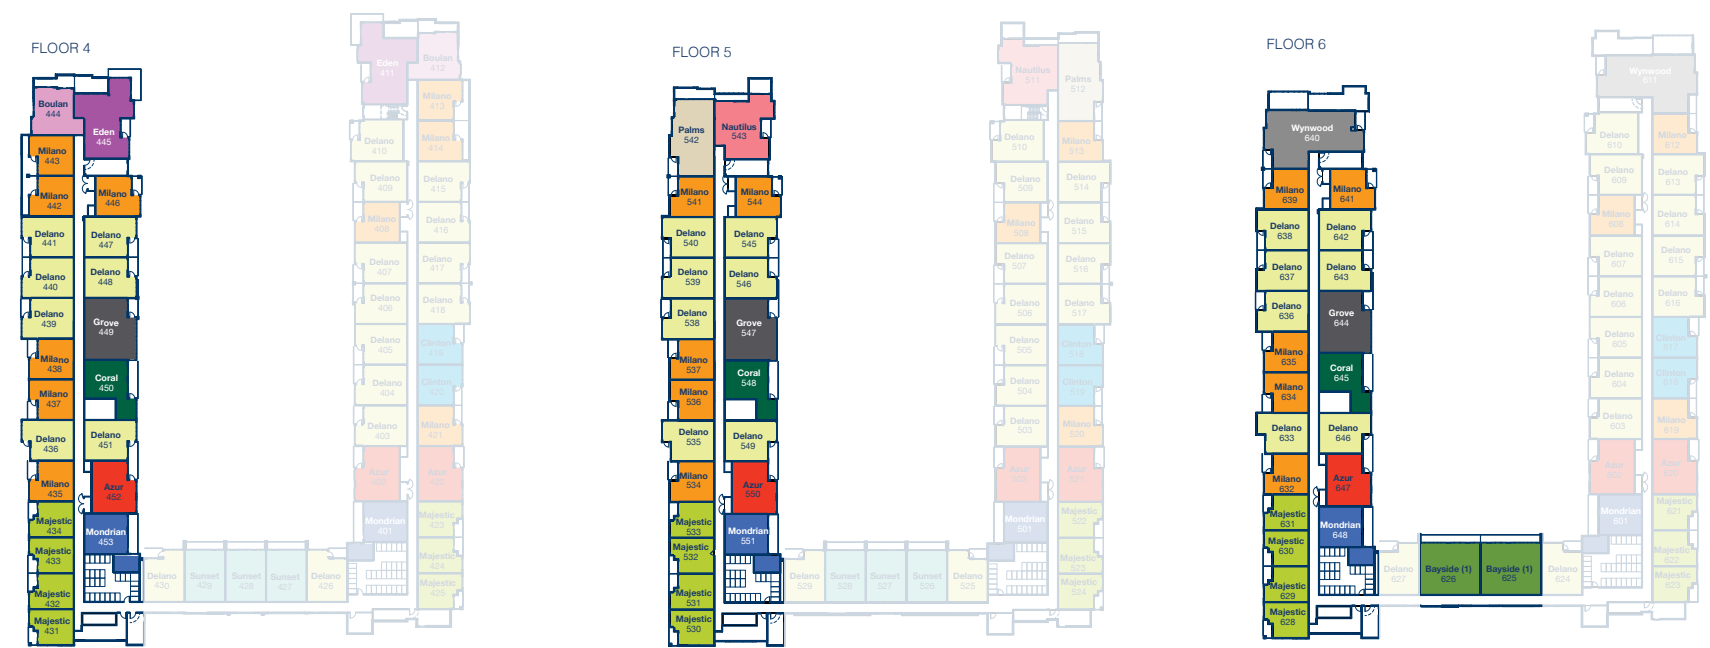

FINAL PHASE AVAILABILITY

LEGEND

Delano	Majestic	Milano	Soho	Azur	Cabana
Clinton	Mondrian	Boulan	Palms	Nautilus	
Bayside	Coral	Surfside	Bayfront	Brickell	Biscayne
Sunset	Kendall	Wynwood	Harbour	Grove	

Specifications subject to change without notice. Keyplate to be used as reference only. See Sales Representative for more details. E.&O.E.