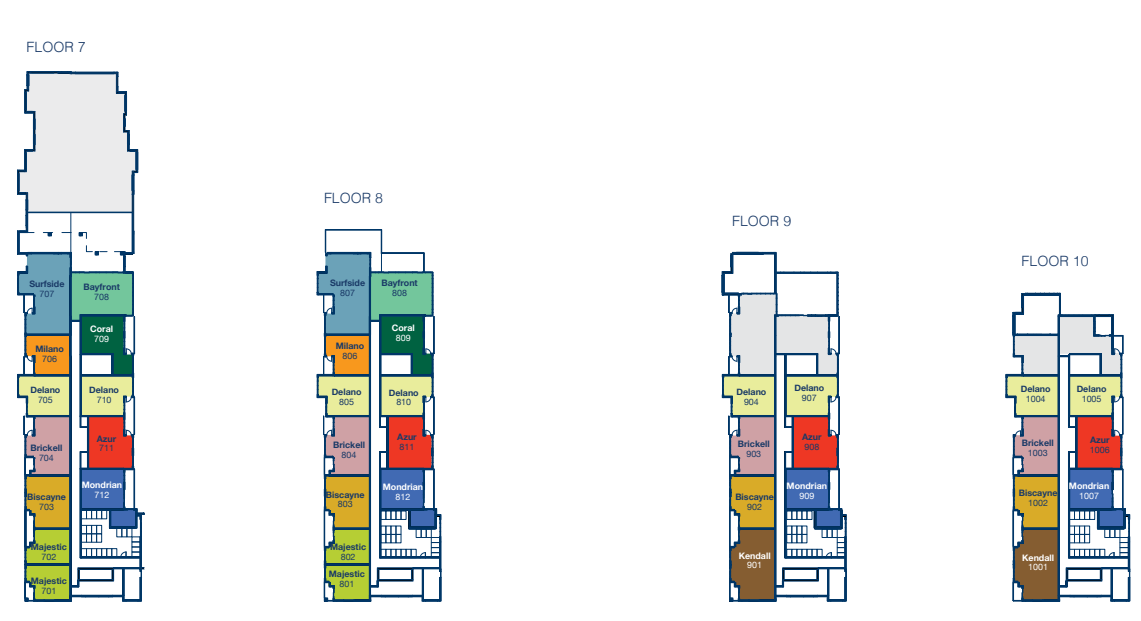

FINAL PHASE AVAILABILITY

LEGEND

Delano	Majestic	Milano	Soho	Azur	Cabana
Clinton	Mondrian	Boulan	Palms	Nautilus	
Bayside	Coral	Surfside	Bayfront	Brickell	Biscayne
Sunset	Kendall	Wynwood	Harbour	Grove	

Specifications subject to change without notice. Keyplate to be used as reference only. See Sales Representative for more details. E.&O.E.