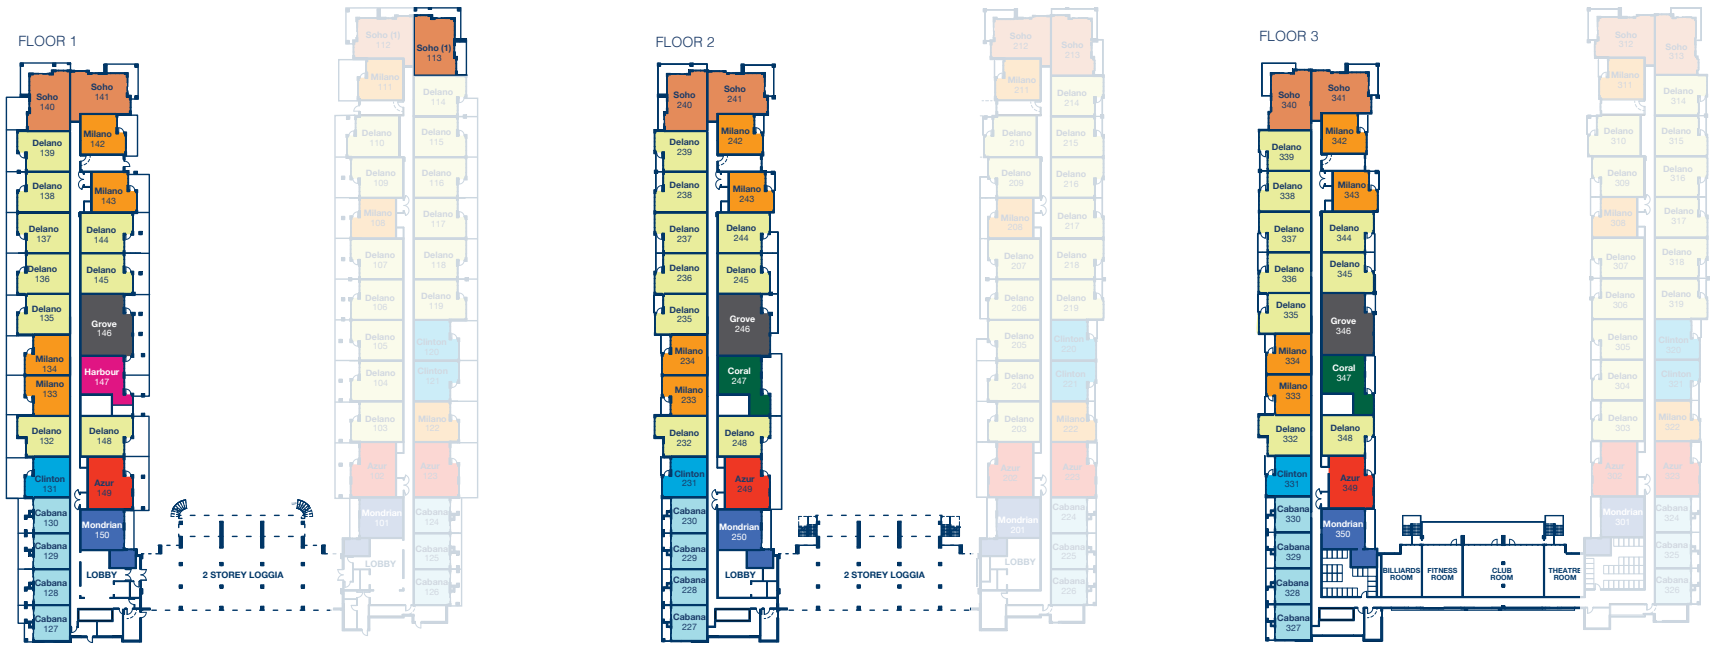

FINAL PHASE AVAILABILITY

LEGEND

Delano	Majestic	Milano	Soho	Azur	Cabana
Clinton	Mondrian	Boulan	Palms	Nautilus	
Bayside	Coral	Surfside	Bayfront	Brickell	Biscayne
Sunset	Kendall	Wynwood	Harbour	Grove	

Specifications subject to change without notice. Keyplate to be used as reference only. See Sales Representative for more details. E.&O.E.