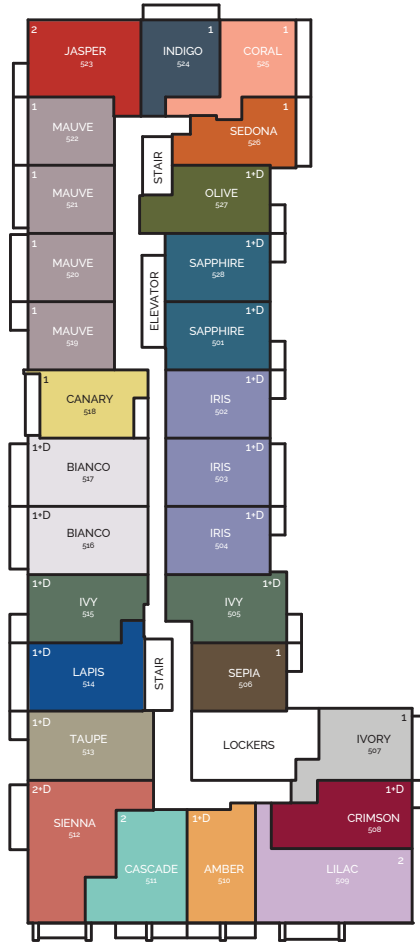

SUITES

SUITE LOCATIONS

ONE BEDROOM

ONE BEDROOM + DEN

TWO BEDROOM

TWO BEDROOM + DEN

- MAUVE
- VIOLET
- JADE
- SEPIA
- INDIGO
- SEDONA
- CANARY
- CORAL
- JULEP
- IVORY
- SKY
- IRIS
- SAPPHIRE
- MEDALLION
- IVY
- AMBER
- OLIVE
- BIANCO
- LAPIS
- CRIMSON
- SLATE

- TAUPE
- JASPER
- CASCADE
- OCHRE
- LAVENDER
- COBALT
- LILAC
- CYAN
- NEON
- SAGE
- EMERALD
- AQUAMARINE
- VERMILION
- SIENNA
- TEAL
- ROYAL

1ST FLOOR

2ND FLOOR

3RD FLOOR

7TH FLOOR

8TH FLOOR

9TH FLOOR

Specifications subject to change without notice. E.O.&E.

*Please note that balcony & patio sq.ft. varies by suite. Minimum exterior sq.ft. provided for reference.

MUSE

4TH FLOOR

5TH FLOOR

6TH FLOOR

10TH FLOOR

11TH FLOOR

12TH FLOOR

LAKE ONTARIO