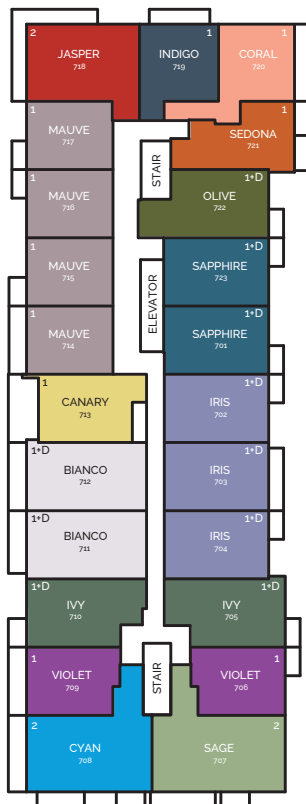

SUITES

SUITE LOCATIONS

ONE BEDROOM

ONE BEDROOM + DEN

TWO BEDROOM

TWO BEDROOM + DEN

- MAUVE
- VIOLET
- JADE
- SEPIA
- INDIGO
- SEDONA
- CANARY
- CORAL
- JULEP
- IVORY
- SKY
- IRIS
- SAPPHIRE
- MEDALLION
- IVY
- AMBER
- OLIVE
- BIANCO
- LAPIS
- CRIMSON
- SLATE

- TAUPE
- JASPER
- CASCADE
- OCHRE
- LAVENDER
- COBALT
- LILAC
- CYAN
- NEON
- SAGE
- EMERALD
- AQUAMARINE
- VERMILION
- SIENNA
- TEAL
- ROYAL

1ST FLOOR

2ND FLOOR

3RD FLOOR

7TH FLOOR

8TH FLOOR

9TH FLOOR

Specifications subject to change without notice. E.O.&E.

*Please note that balcony & patio sq.ft. varies by suite. Minimum exterior sq.ft. provided for reference.

MUSE

4TH FLOOR

5TH FLOOR

6TH FLOOR

10TH FLOOR

11TH FLOOR

12TH FLOOR

LAKE ONTARIO