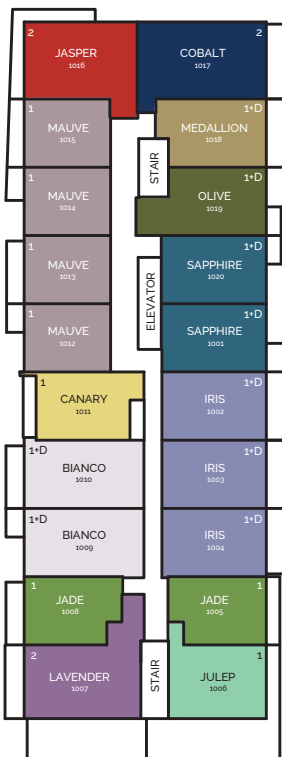

SUITES

SUITE LOCATIONS

ONE BEDROOM

ONE BEDROOM + DEN

TWO BEDROOM

TWO BEDROOM + DEN

- MAUVE
- VIOLET
- JADE
- SEPIA
- INDIGO
- SEDONA
- CANARY
- CORAL
- JULEP
- IVORY
- SKY
- IRIS
- SAPPHIRE
- MEDALLION
- IVY
- AMBER
- OLIVE
- BIANCO
- LAPIS
- CRIMSON
- SLATE

- TAUPE
- JASPER
- CASCADE
- OCHRE
- LAVENDER
- COBALT
- LILAC
- CYAN
- NEON
- SAGE
- EMERALD
- AQUAMARINE
- VERMILION
- SIENNA
- TEAL
- ROYAL

1ST FLOOR

2ND FLOOR

3RD FLOOR

7TH FLOOR

8TH FLOOR

9TH FLOOR

Specifications subject to change without notice. E.O.&E.

*Please note that balcony & patio sq.ft. varies by suite. Minimum exterior sq.ft. provided for reference.

MUSE

4TH FLOOR

5TH FLOOR

6TH FLOOR

10TH FLOOR

11TH FLOOR

12TH FLOOR

LAKE ONTARIO