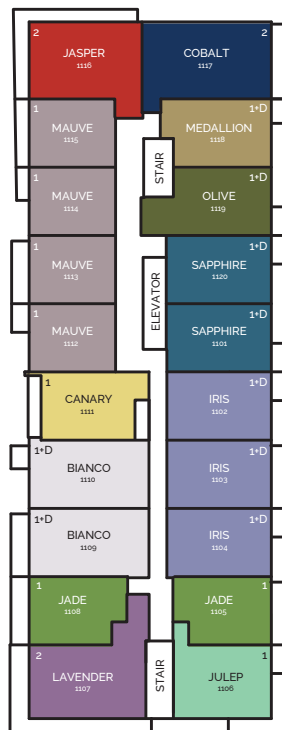

SUITES

SUITE LOCATIONS

ONE BEDROOM

ONE BEDROOM + DEN

TWO BEDROOM

TWO BEDROOM + DEN

- MAUVE
- VIOLET
- JADE
- SEPIA
- INDIGO
- SEDONA
- CANARY
- CORAL
- JULEP
- IVORY
- SKY
- IRIS
- SAPPHIRE
- MEDALLION
- IVY
- AMBER
- OLIVE
- BIANCO
- LAPIS
- CRIMSON
- SLATE

- TAUPE
- JASPER
- CASCADE
- OCHRE
- LAVENDER
- COBALT
- LILAC
- CYAN
- NEON
- SAGE
- EMERALD
- AQUAMARINE
- VERMILION
- SIENNA
- TEAL
- ROYAL

1ST FLOOR

2ND FLOOR

3RD FLOOR

7TH FLOOR

8TH FLOOR

9TH FLOOR

Specifications subject to change without notice. E.O.&E.

*Please note that balcony & patio sq.ft. varies by suite. Minimum exterior sq.ft. provided for reference.

MUSE

4TH FLOOR

5TH FLOOR

6TH FLOOR

10TH FLOOR

11TH FLOOR

12TH FLOOR

LAKE ONTARIO