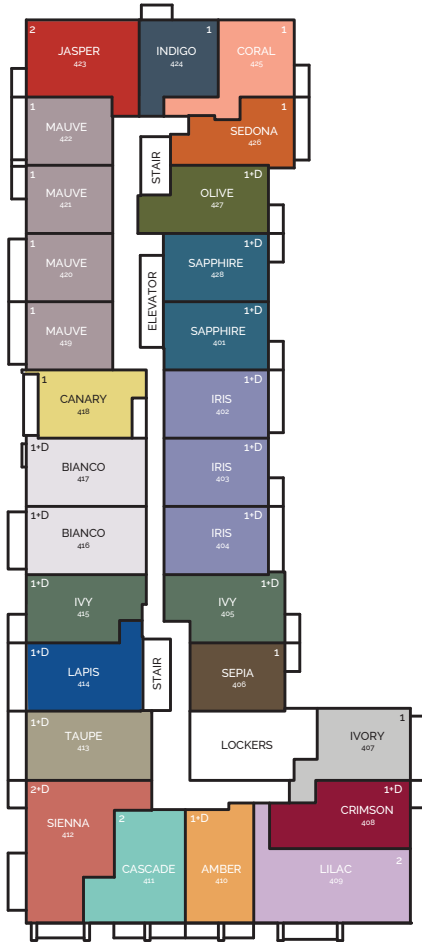

SUITES

SUITE LOCATIONS

ONE BEDROOM

ONE BEDROOM + DEN

TWO BEDROOM

TWO BEDROOM + DEN

- MAUVE
- VIOLET
- JADE
- SEPIA
- INDIGO
- SEDONA
- CANARY
- CORAL
- JULEP
- IVORY
- SKY
- IRIS
- SAPPHIRE
- MEDALLION
- IVY
- AMBER
- OLIVE
- BIANCO
- LAPIS
- CRIMSON
- SLATE

- TAUPE
- JASPER
- CASCADE
- OCHRE
- LAVENDER
- COBALT
- LILAC
- CYAN
- NEON
- SAGE
- EMERALD
- AQUAMARINE
- VERMILION
- SIENNA
- TEAL
- ROYAL

1ST FLOOR

2ND FLOOR

3RD FLOOR

7TH FLOOR

8TH FLOOR

9TH FLOOR

Specifications subject to change without notice. E.O.&E.

*Please note that balcony & patio sq.ft. varies by suite. Minimum exterior sq.ft. provided for reference.

MUSE

4TH FLOOR

5TH FLOOR

6TH FLOOR

10TH FLOOR

11TH FLOOR

12TH FLOOR

LAKE ONTARIO