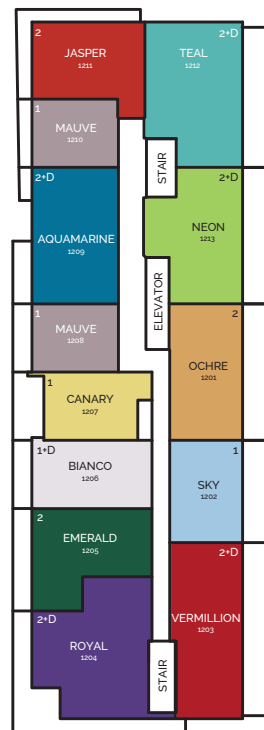

SUITES

SUITE LOCATIONS

ONE BEDROOM

ONE BEDROOM + DEN

TWO BEDROOM

TWO BEDROOM + DEN

- MAUVE
- VIOLET
- JADE
- SEPIA
- INDIGO
- SEDONA
- CANARY
- CORAL
- JULEP
- IVORY
- SKY
- IRIS
- SAPPHIRE
- MEDALLION
- IVY
- AMBER
- OLIVE
- BIANCO
- LAPIS
- CRIMSON
- SLATE

- TAUPE
- JASPER
- CASCADE
- OCHRE
- LAVENDER
- COBALT
- LILAC
- CYAN
- NEON
- SAGE
- EMERALD
- AQUAMARINE
- VERMILION
- SIENNA
- TEAL
- ROYAL

1ST FLOOR

2ND FLOOR

3RD FLOOR

7TH FLOOR

8TH FLOOR

9TH FLOOR

Specifications subject to change without notice. E.O.&E.

*Please note that balcony & patio sq.ft. varies by suite. Minimum exterior sq.ft. provided for reference.

MUSE

4TH FLOOR

5TH FLOOR

6TH FLOOR

10TH FLOOR

11TH FLOOR

12TH FLOOR

LAKE ONTARIO