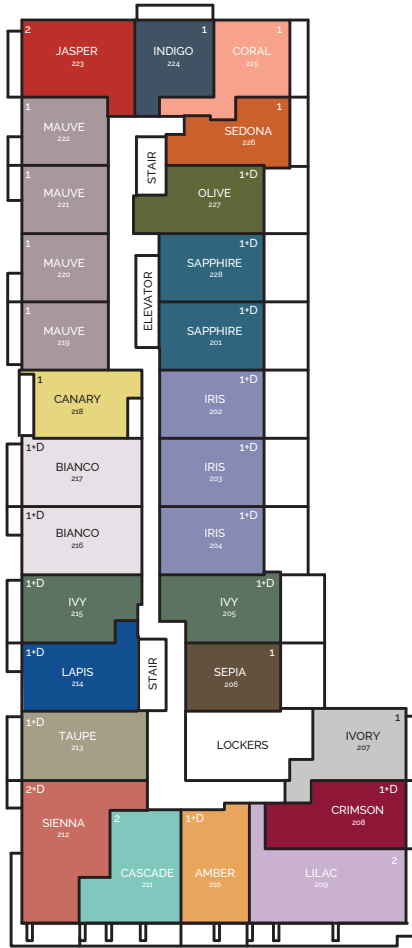

SUITES

SUITE LOCATIONS

ONE BEDROOM

ONE BEDROOM + DEN

TWO BEDROOM

TWO BEDROOM + DEN

- MAUVE
- VIOLET
- JADE
- SEPIA
- INDIGO
- SEDONA
- CANARY
- CORAL
- JULEP
- IVORY
- SKY
- IRIS
- SAPPHIRE
- MEDALLION
- IVY
- AMBER
- OLIVE
- BIANCO
- LAPIS
- CRIMSON
- SLATE

- TAUPE
- JASPER
- CASCADE
- OCHRE
- LAVENDER
- COBALT
- LILAC
- CYAN
- NEON
- SAGE
- EMERALD
- AQUAMARINE
- VERMILION
- SIENNA
- TEAL
- ROYAL

1ST FLOOR

2ND FLOOR

3RD FLOOR

7TH FLOOR

8TH FLOOR

9TH FLOOR

Specifications subject to change without notice. E.O.&E.

*Please note that balcony & patio sq.ft. varies by suite. Minimum exterior sq.ft. provided for reference.

MUSE

4TH FLOOR

5TH FLOOR

6TH FLOOR

10TH FLOOR

11TH FLOOR

12TH FLOOR

LAKE ONTARIO