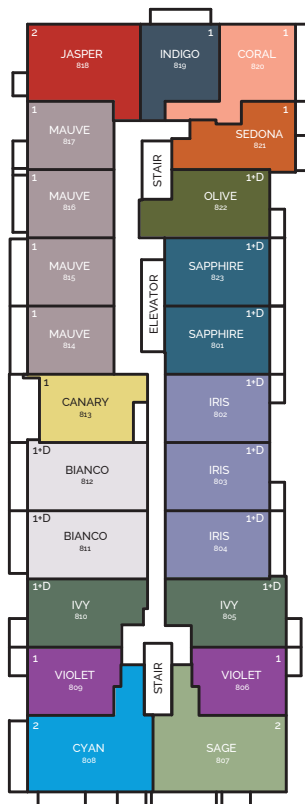

SUITES

SUITE LOCATIONS

ONE BEDROOM

ONE BEDROOM + DEN

TWO BEDROOM

TWO BEDROOM + DEN

- MAUVE
- VIOLET
- JADE
- SEPIA
- INDIGO
- SEDONA
- CANARY
- CORAL
- JULEP
- IVORY
- SKY
- IRIS
- SAPPHIRE
- MEDALLION
- IVY
- AMBER
- OLIVE
- BIANCO
- LAPIS
- CRIMSON
- SLATE

- TAUPE
- JASPER
- CASCADE
- OCHRE
- LAVENDER
- COBALT
- LILAC
- CYAN
- NEON
- SAGE
- EMERALD
- AQUAMARINE
- VERMILION
- SIENNA
- TEAL
- ROYAL

1ST FLOOR

2ND FLOOR

3RD FLOOR

7TH FLOOR

8TH FLOOR

9TH FLOOR

Specifications subject to change without notice. E.O.&E.

*Please note that balcony & patio sq.ft. varies by suite. Minimum exterior sq.ft. provided for reference.

MUSE

4TH FLOOR

5TH FLOOR

6TH FLOOR

10TH FLOOR

11TH FLOOR

12TH FLOOR

LAKE ONTARIO