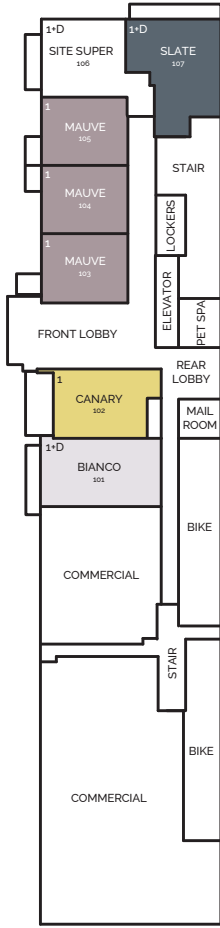

SUITES

SUITE LOCATIONS

ONE BEDROOM

ONE BEDROOM + DEN

TWO BEDROOM

TWO BEDROOM + DEN

- MAUVE
- VIOLET
- JADE
- SEPIA
- INDIGO
- SEDONA
- CANARY
- CORAL
- JULEP
- IVORY
- SKY
- IRIS
- SAPPHIRE
- MEDALLION
- IVY
- AMBER
- OLIVE
- BIANCO
- LAPIS
- CRIMSON
- SLATE

- TAUPE
- JASPER
- CASCADE
- OCHRE
- LAVENDER
- COBALT
- LILAC
- CYAN
- NEON
- SAGE
- EMERALD
- AQUAMARINE
- VERMILION
- SIENNA
- TEAL
- ROYAL

1ST FLOOR

2ND FLOOR

3RD FLOOR

7TH FLOOR

8TH FLOOR

9TH FLOOR

Specifications subject to change without notice. E.O.&E.

*Please note that balcony & patio sq.ft. varies by suite. Minimum exterior sq.ft. provided for reference.

MUSE

4TH FLOOR

5TH FLOOR

6TH FLOOR

10TH FLOOR

11TH FLOOR

12TH FLOOR

LAKE ONTARIO