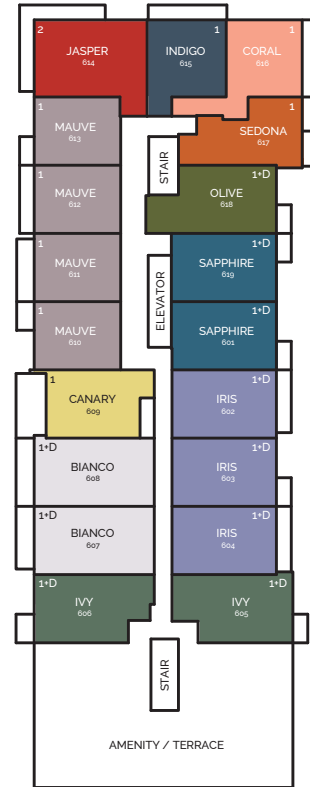

SUITES

SUITE LOCATIONS

ONE BEDROOM

ONE BEDROOM + DEN

TWO BEDROOM

TWO BEDROOM + DEN

- MAUVE
- VIOLET
- JADE
- SEPIA
- INDIGO
- SEDONA
- CANARY
- CORAL
- JULEP
- IVORY
- SKY
- IRIS
- SAPPHIRE
- MEDALLION
- IVY
- AMBER
- OLIVE
- BIANCO
- LAPIS
- CRIMSON
- SLATE

- TAUPE
- JASPER
- CASCADE
- OCHRE
- LAVENDER
- COBALT
- LILAC
- CYAN
- NEON
- SAGE
- EMERALD
- AQUAMARINE
- VERMILION
- SIENNA
- TEAL
- ROYAL

1ST FLOOR

2ND FLOOR

3RD FLOOR

7TH FLOOR

8TH FLOOR

9TH FLOOR

Specifications subject to change without notice. E.O.&E.

*Please note that balcony & patio sq.ft. varies by suite. Minimum exterior sq.ft. provided for reference.

MUSE

4TH FLOOR

5TH FLOOR

6TH FLOOR

10TH FLOOR

11TH FLOOR

12TH FLOOR

LAKE ONTARIO