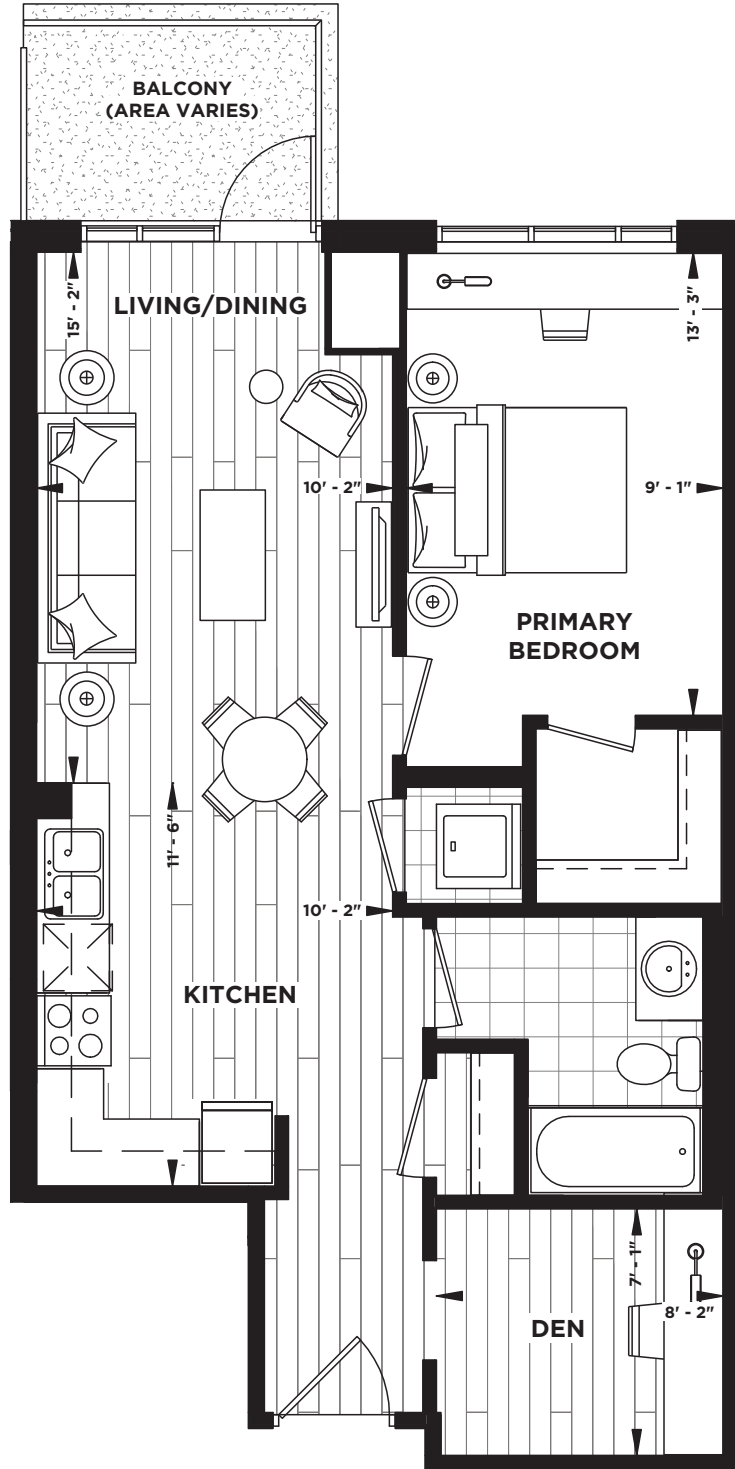

# IVY

One Bedroom + Den

Interior 669 sq.ft. • Exterior\* 38 sq.ft.

Total 707 sq.ft.

Specifications subject to change without notice. E.O.&E.

\*Please note that balcony & patio sq.ft. varies by suite. Minimum exterior sq.ft. provided for reference.