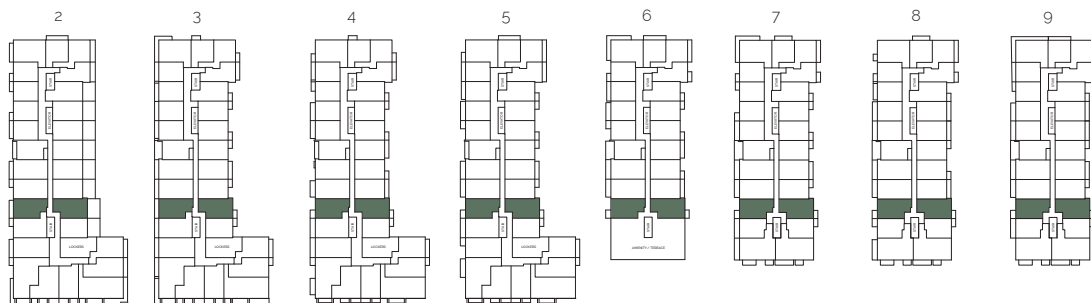

# IVY

One Bedroom + Den

Interior 669 sq.ft. • Exterior\* 38 sq.ft.

Total 707 sq.ft.

Specifications subject to change without notice. E.O.&E.

\*Please note that balcony & patio sq.ft. varies by suite. Minimum exterior sq.ft. provided for reference.