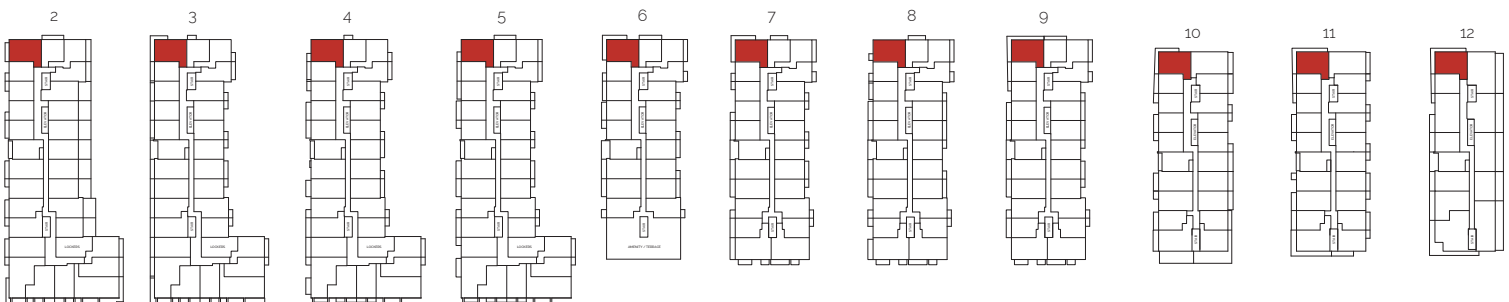

JASPER

Two Bedroom

Interior 821 sq.ft. • Exterior* 30 sq.ft.

Total 851 sq.ft.

Specifications subject to change without notice. E.O.&E.

*Please note that balcony & patio sq.ft. varies by suite. Minimum exterior sq.ft. provided for reference.

LAKE ONTARIO