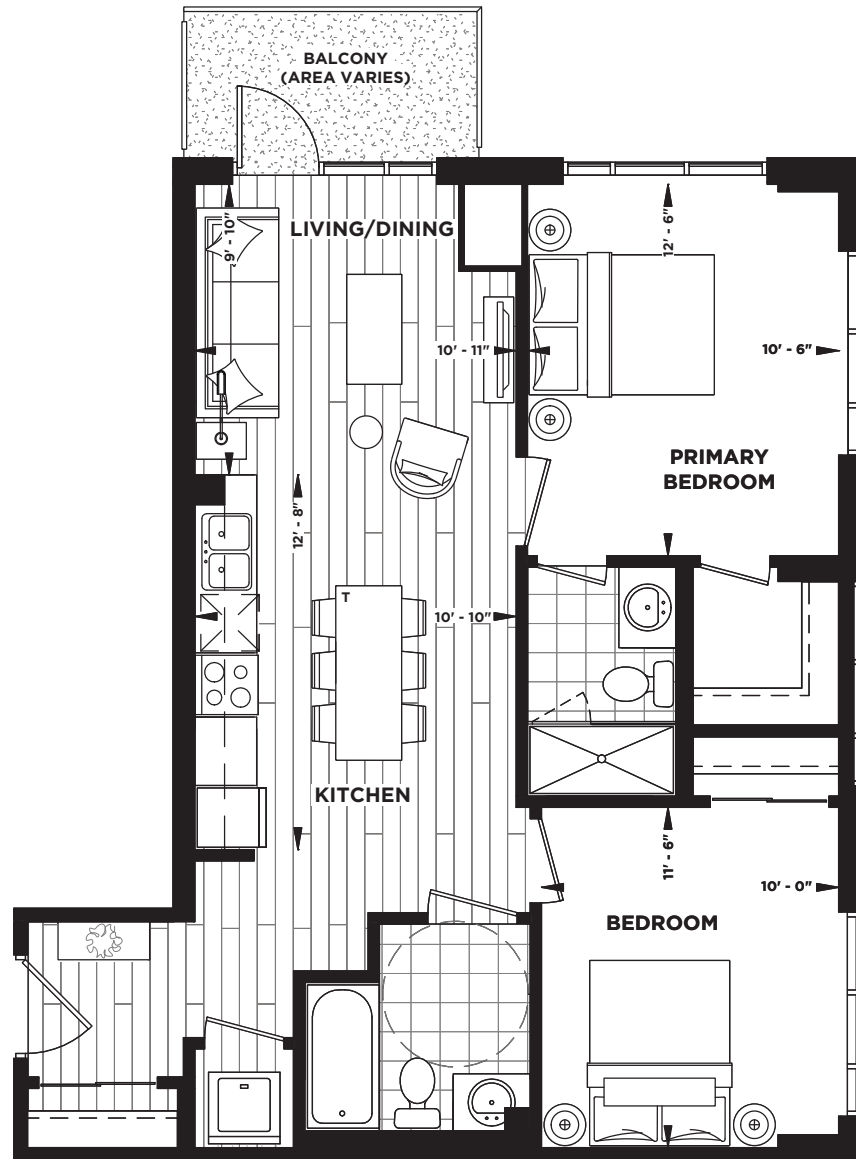

JASPER

Two Bedroom

Interior 821 sq.ft. • Exterior* 30 sq.ft.

Total 851 sq.ft.

Specifications subject to change without notice. E.O.&E.

*Please note that balcony & patio sq.ft. varies by suite. Minimum exterior sq.ft. provided for reference.

LAKE ONTARIO