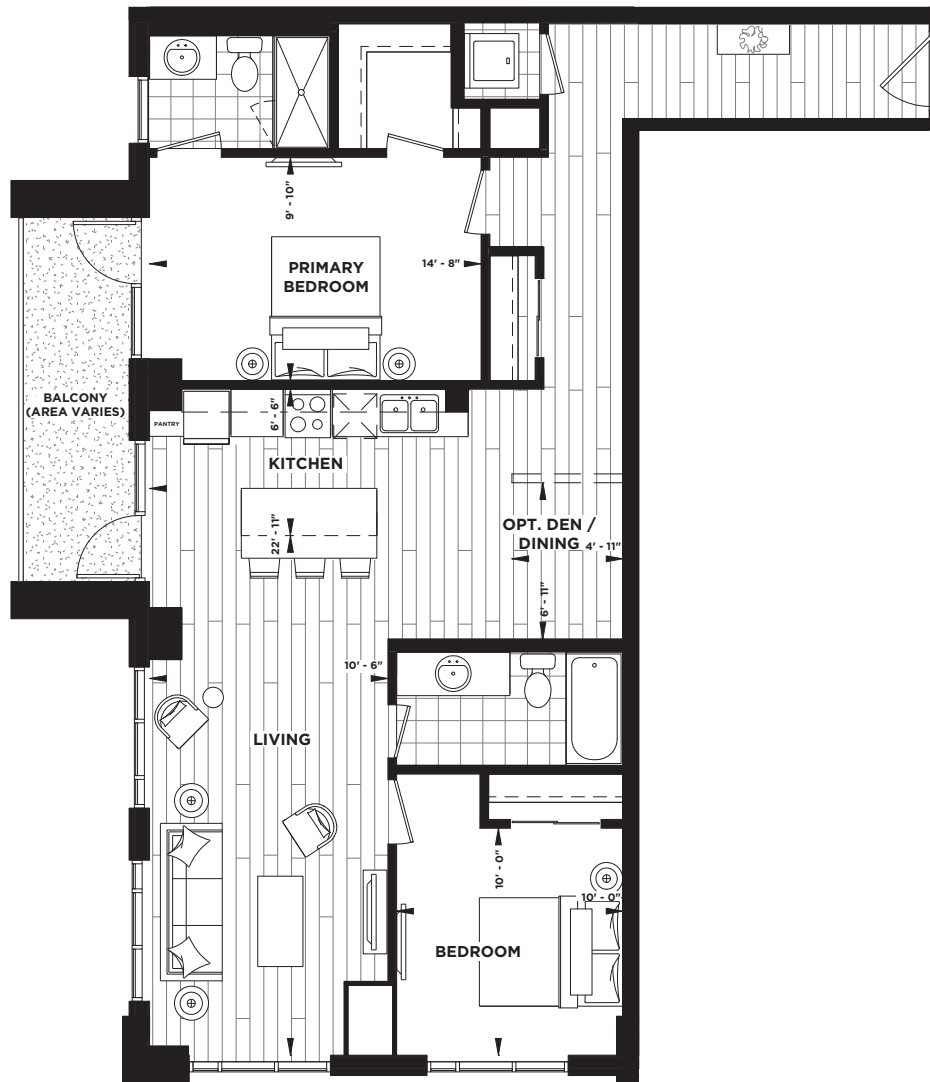

LILAC

Two Bedroom

Interior 1,117 sq.ft. • Exterior* 78 sq.ft.

Total 1,195 sq.ft.

Specifications subject to change without notice. E.O.&E.

*Please note that balcony & patio sq.ft. varies by suite. Minimum exterior sq.ft. provided for reference.

LAKE ONTARIO