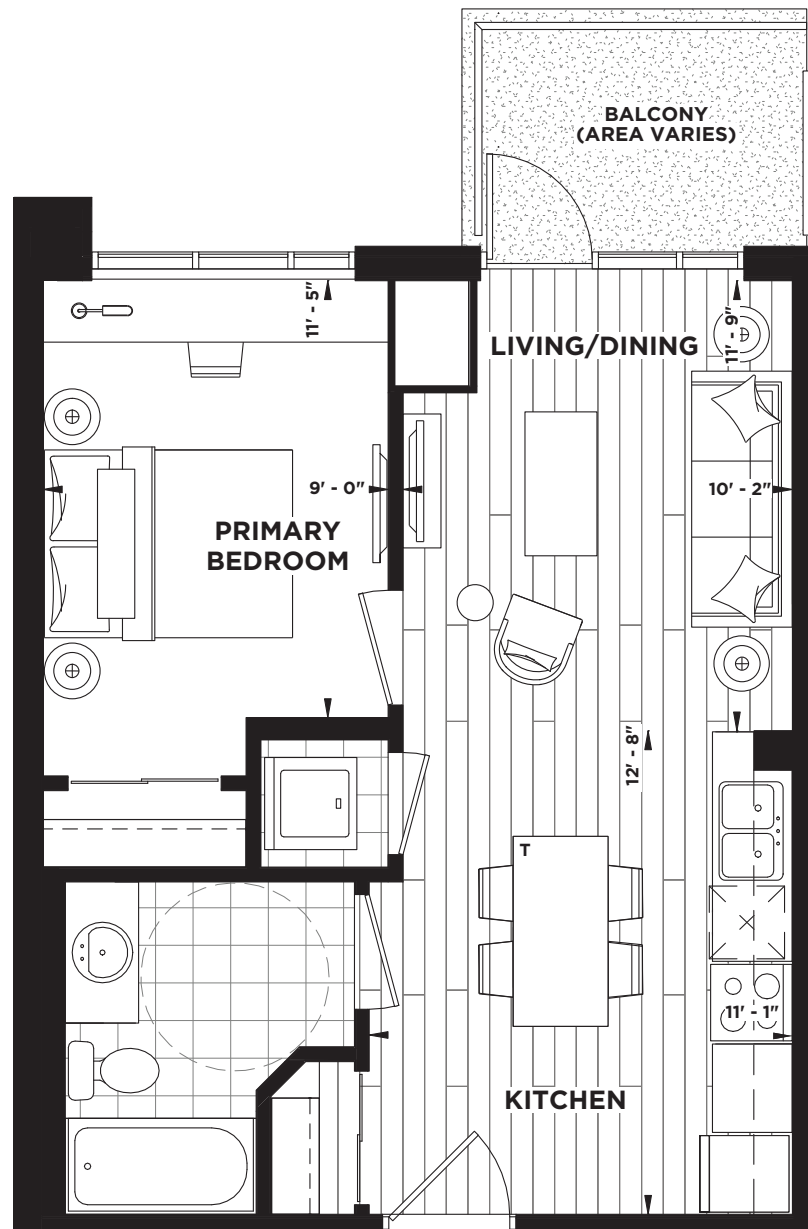

# MAUVE

One Bedroom

Interior 525 sq.ft. • Exterior\* 35 sq.ft.

Total 560 sq.ft.

Specifications subject to change without notice. E.O.&E.

\*Please note that balcony & patio sq.ft. varies by suite. Minimum exterior sq.ft. provided for reference.

LAKE ONTARIO