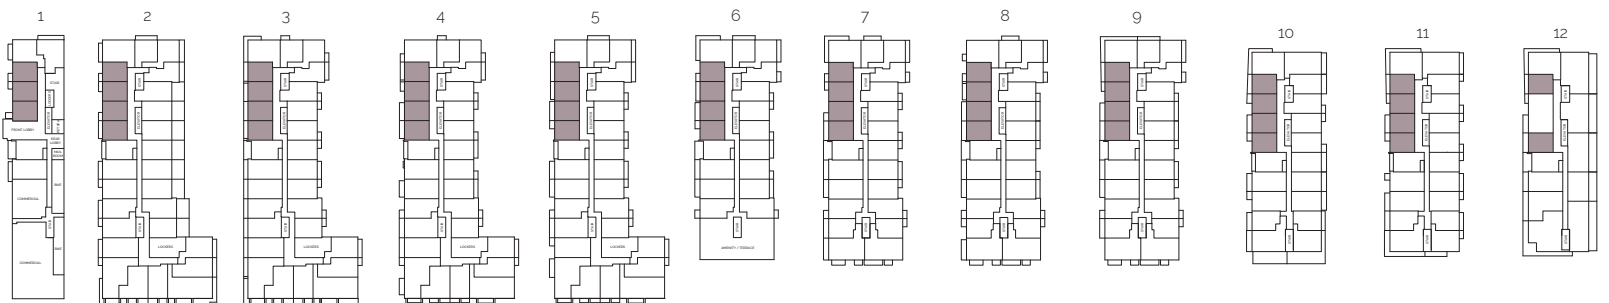

# MAUVE

One Bedroom

Interior 525 sq.ft. • Exterior\* 35 sq.ft.

Total 560 sq.ft.

Specifications subject to change without notice. E.O.&E.

\*Please note that balcony & patio sq.ft. varies by suite. Minimum exterior sq.ft. provided for reference.

LAKE ONTARIO