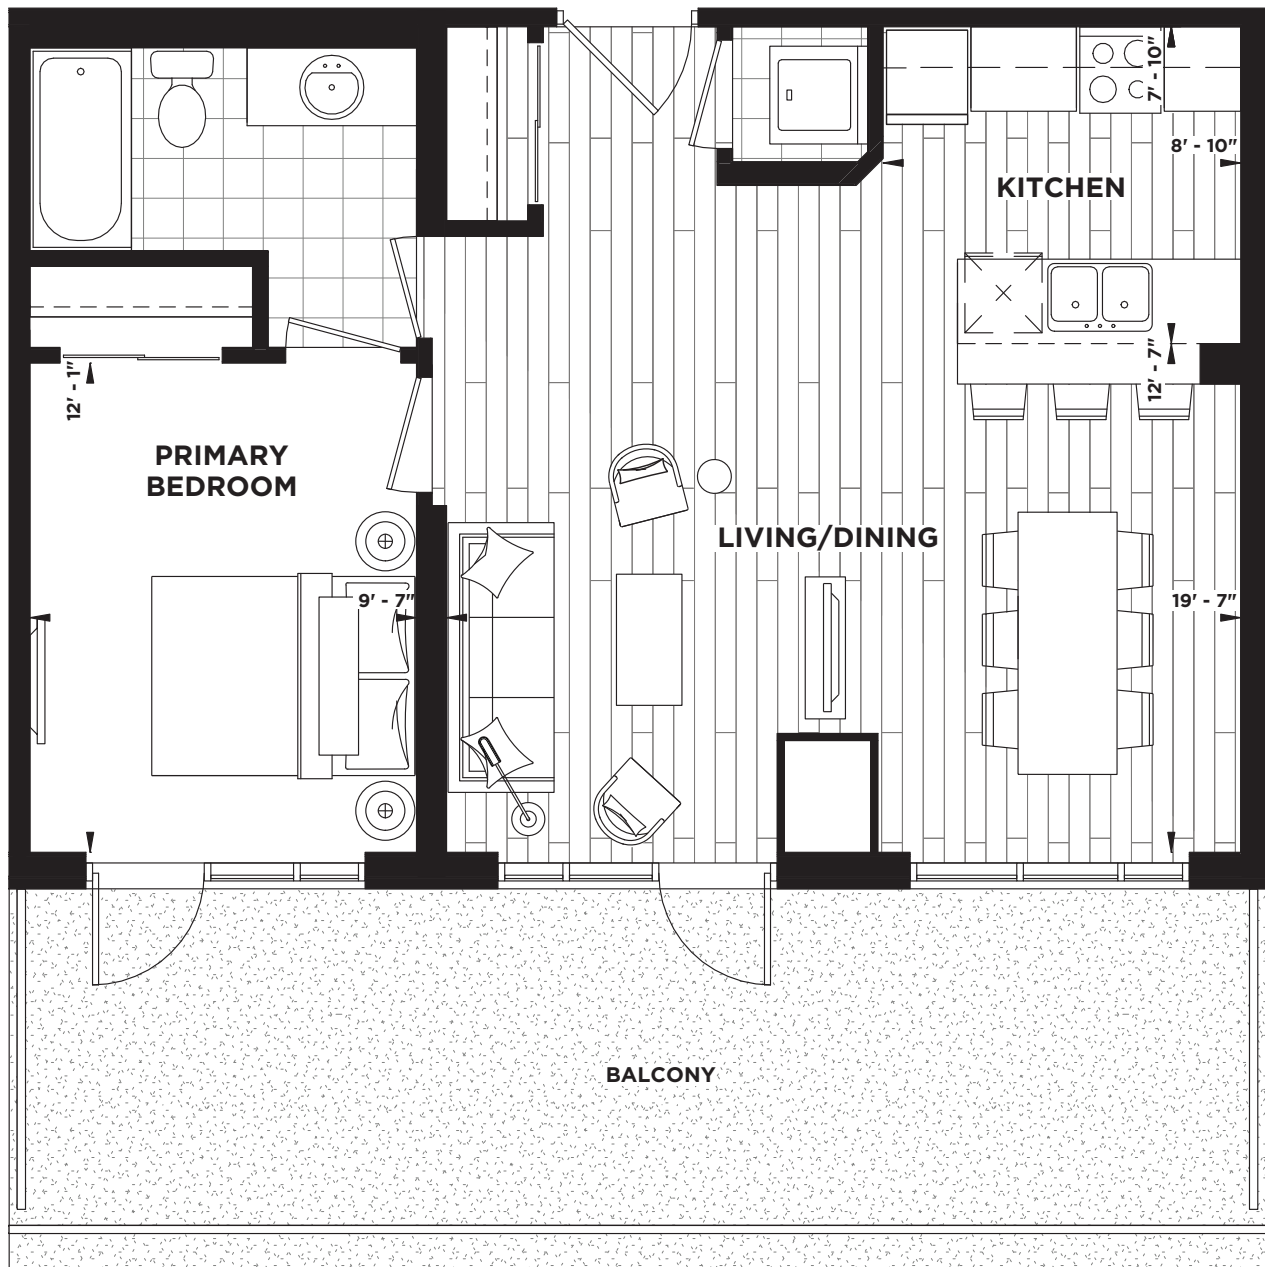

SKY

One Bedroom

Interior 663 sq.ft. • Exterior 259 sq.ft.

Total 922 sq.ft.

12