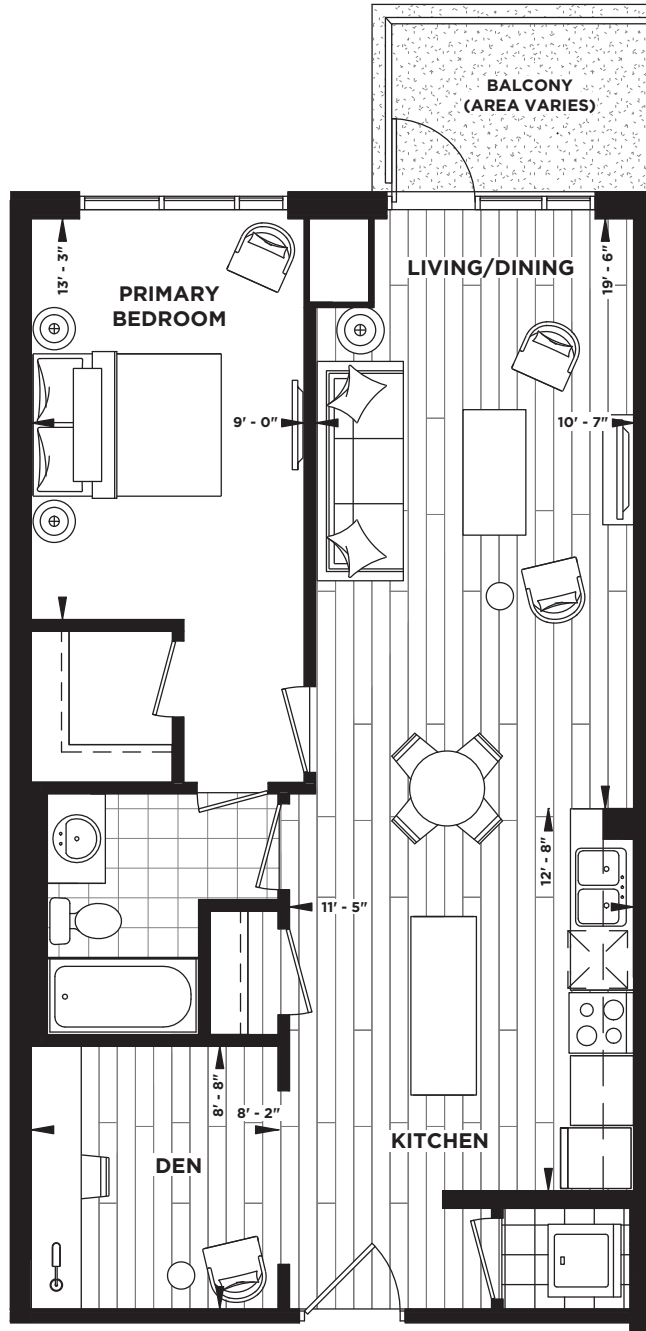

# TAUPE

One Bedroom + Den  
Interior 774 sq.ft. • Exterior\* 36 sq.ft.  
Total 810 sq.ft.

Specifications subject to change without notice. E.O.&E.  
\*Please note that balcony & patio sq.ft. varies by suite. Minimum exterior sq.ft. provided for reference.