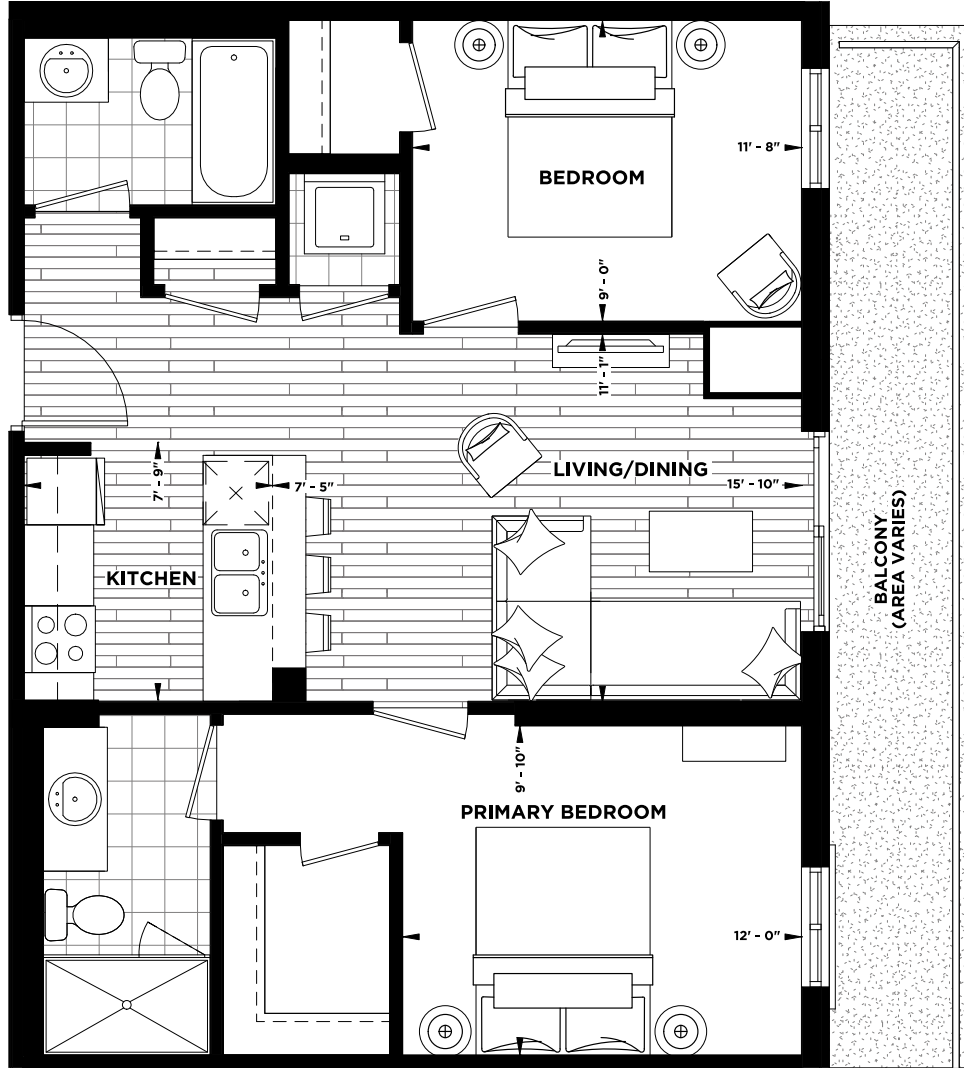

# BELMONT

Two Bedroom  
Interior 782 sq.ft. • Exterior\* 130 sq.ft.  
Total 912 sq.ft.

Specifications subject to change without notice, all dimensions are approximate E.O&E

Balcony & patio sq.ft. varies by suite.