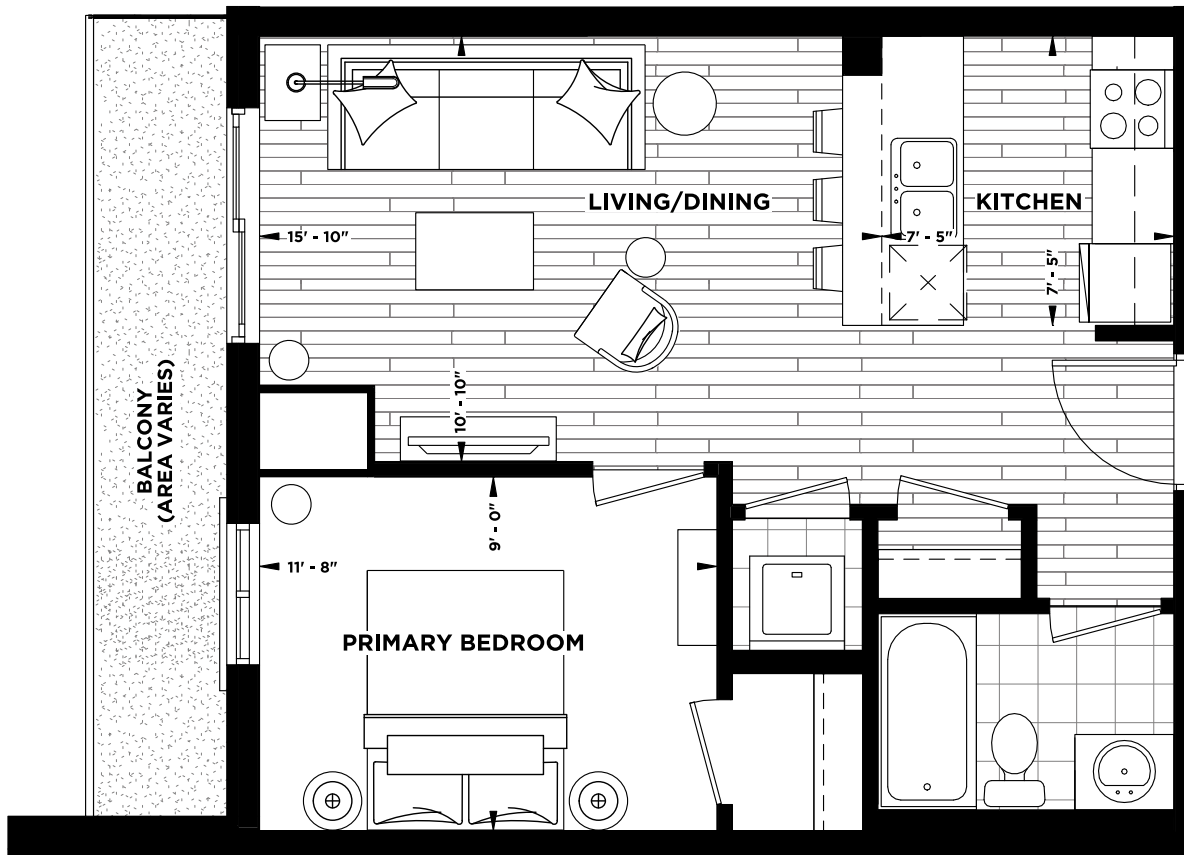

BROOKSIDE

One Bedroom
Interior 521 sq.ft. • Exterior* 82 sq.ft.
Total 603 sq.ft.

Specifications subject to change without notice, all dimensions are approximate E.O&E

Balcony & patio sq.ft. varies by suite.