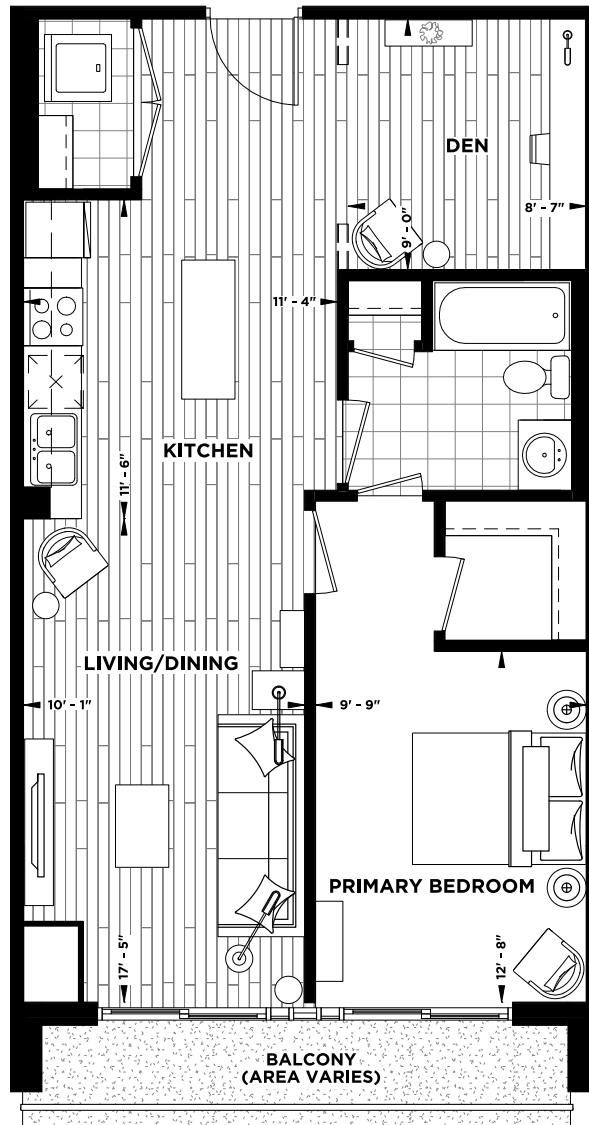

# ELM

One Bedroom + Den

Interior 785 - 810 sq.ft. • Exterior\* 24 sq.ft.

Total 809 - 834 sq.ft.

Specifications subject to change without notice, all dimensions are approximate E.O&E

Balcony & patio sq.ft. varies by suite.