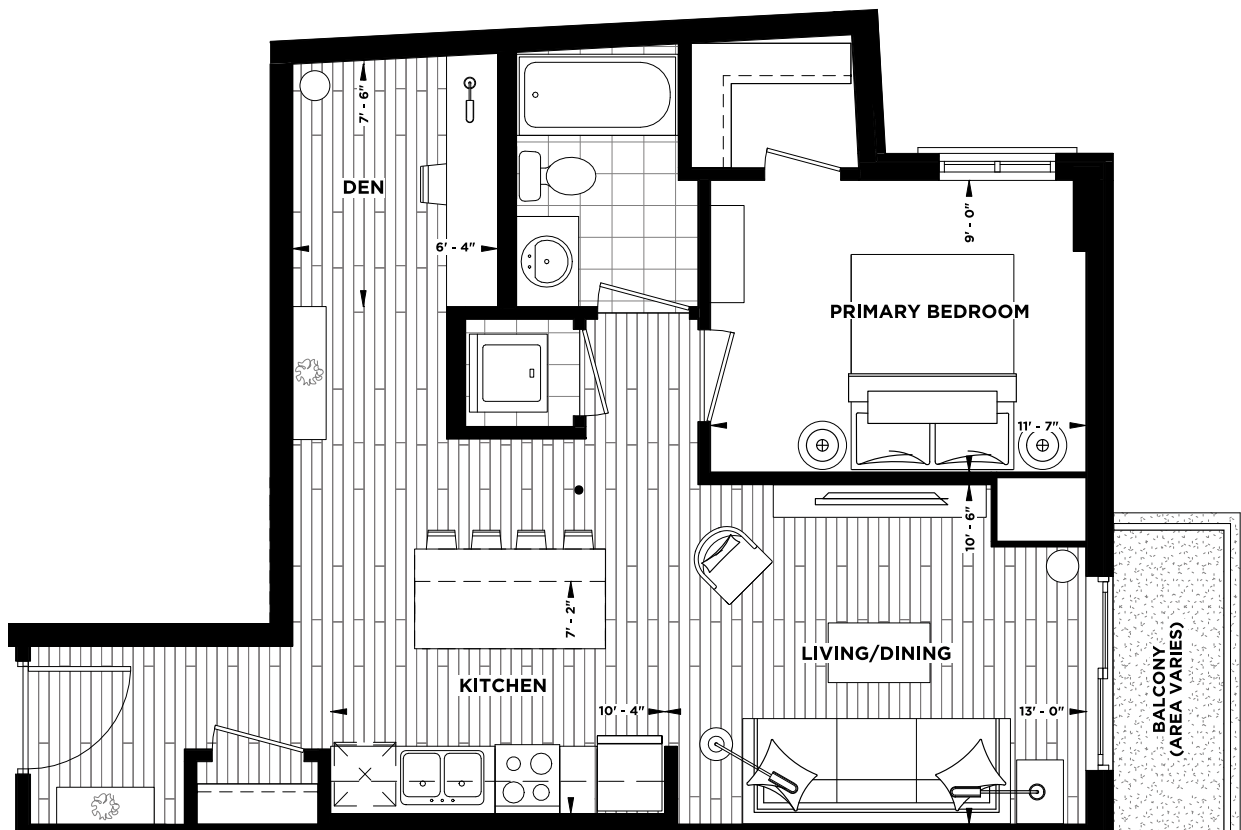

# IVAN

One Bedroom + Den  
Interior 680 sq.ft. • Exterior\* 39 sq.ft.  
Total 719 sq.ft.

Specifications subject to change without notice, all dimensions are approximate E.O&E

Balcony & patio sq.ft. varies by suite.