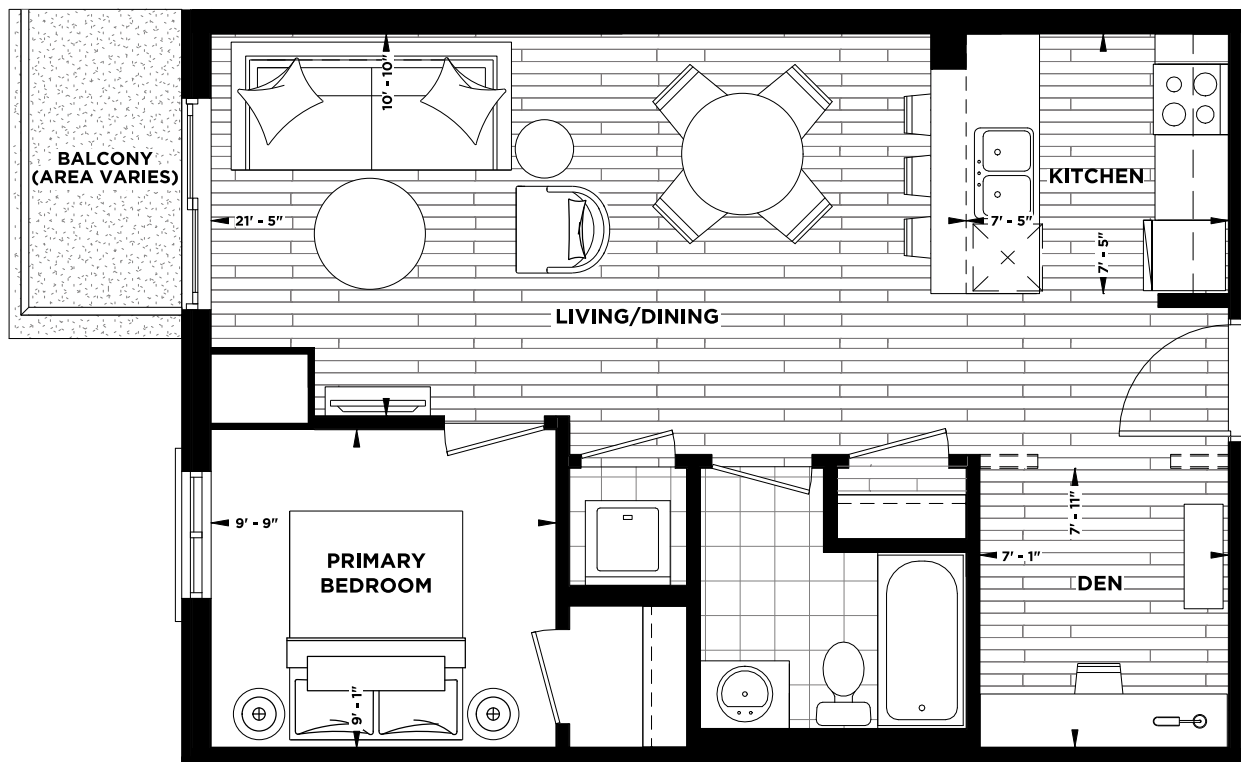

# OAKES

One Bedroom + Den  
Interior 642 sq.ft. • Exterior\* 44 sq.ft.  
Total 686 sq.ft.

Specifications subject to change without notice, all dimensions are approximate E.O&E

Balcony & patio sq.ft. varies by suite.