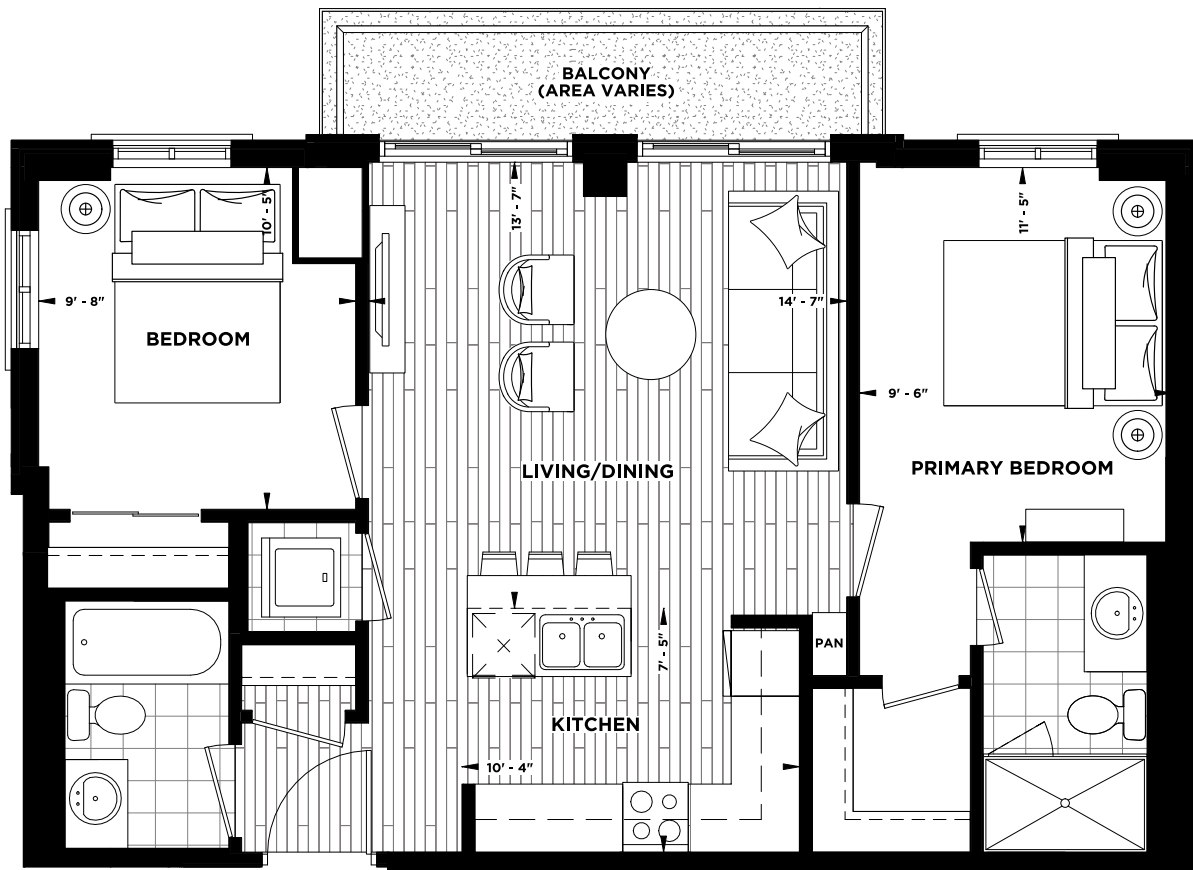

VINEWOOD

Two Bedroom
Interior 810 sq.ft. • Exterior* 68 sq.ft.
Total 878 sq.ft.

Specifications subject to change without notice, all dimensions are approximate E.O&E

Balcony & patio sq.ft. varies by suite.