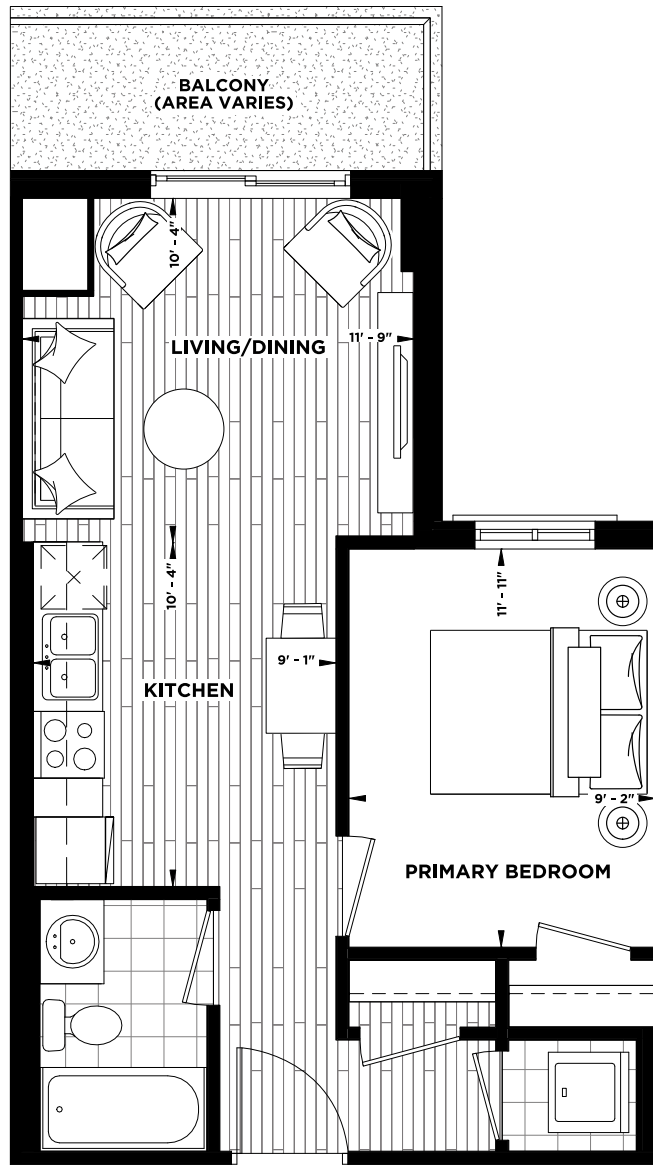

# WESLEY

One Bedroom

Interior 525 sq.ft. • Exterior\* 64 sq.ft.

Total 589 sq.ft.

Specifications subject to change without notice, all dimensions are approximate E.O&E

Balcony & patio sq.ft. varies by suite.