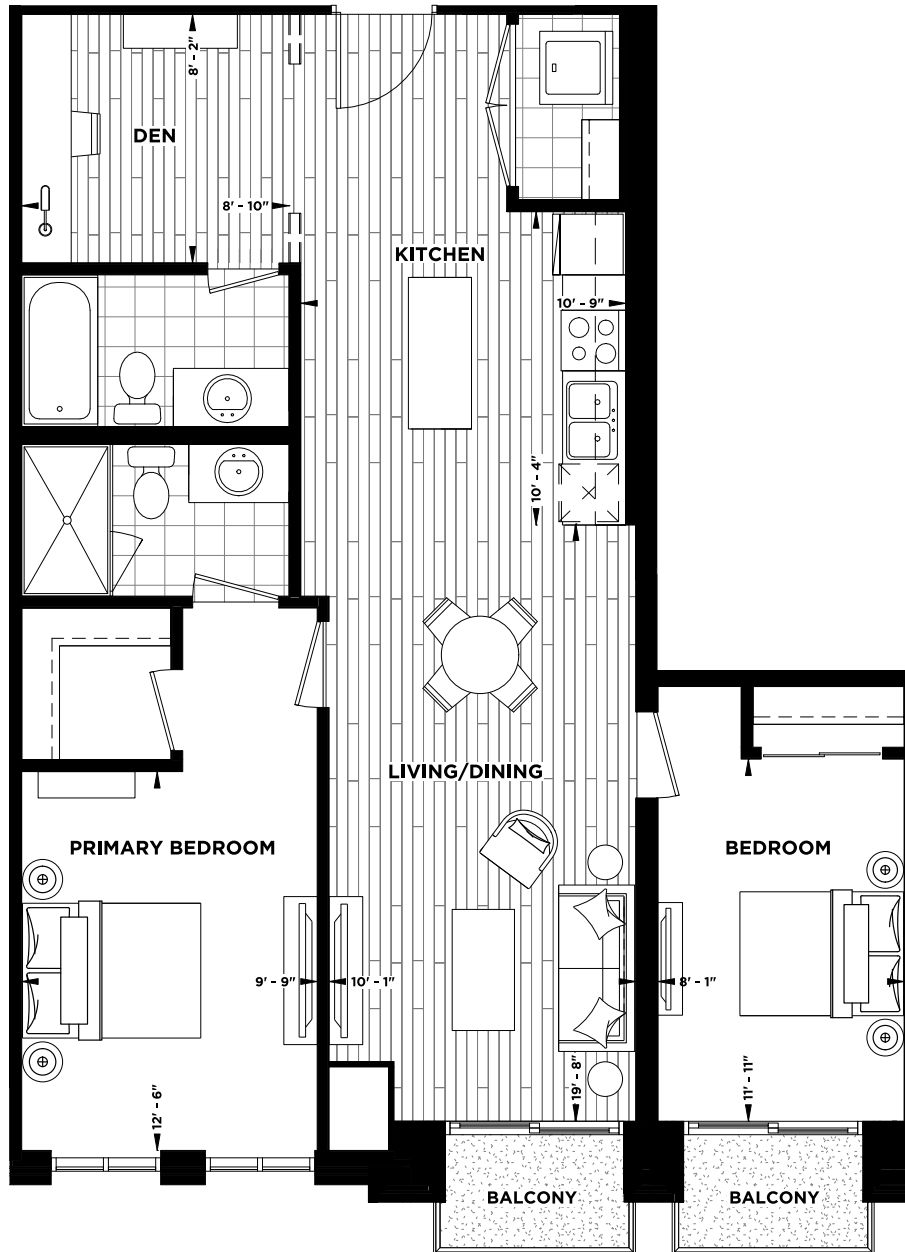

VINAFERA

Two Bedroom + Den
Interior 970 sq.ft. • Exterior 47 sq.ft.
Total 1,017 sq.ft.

Specifications subject to change without notice, all dimensions are approximate E.O&E

Balcony & patio sq.ft. varies by suite.