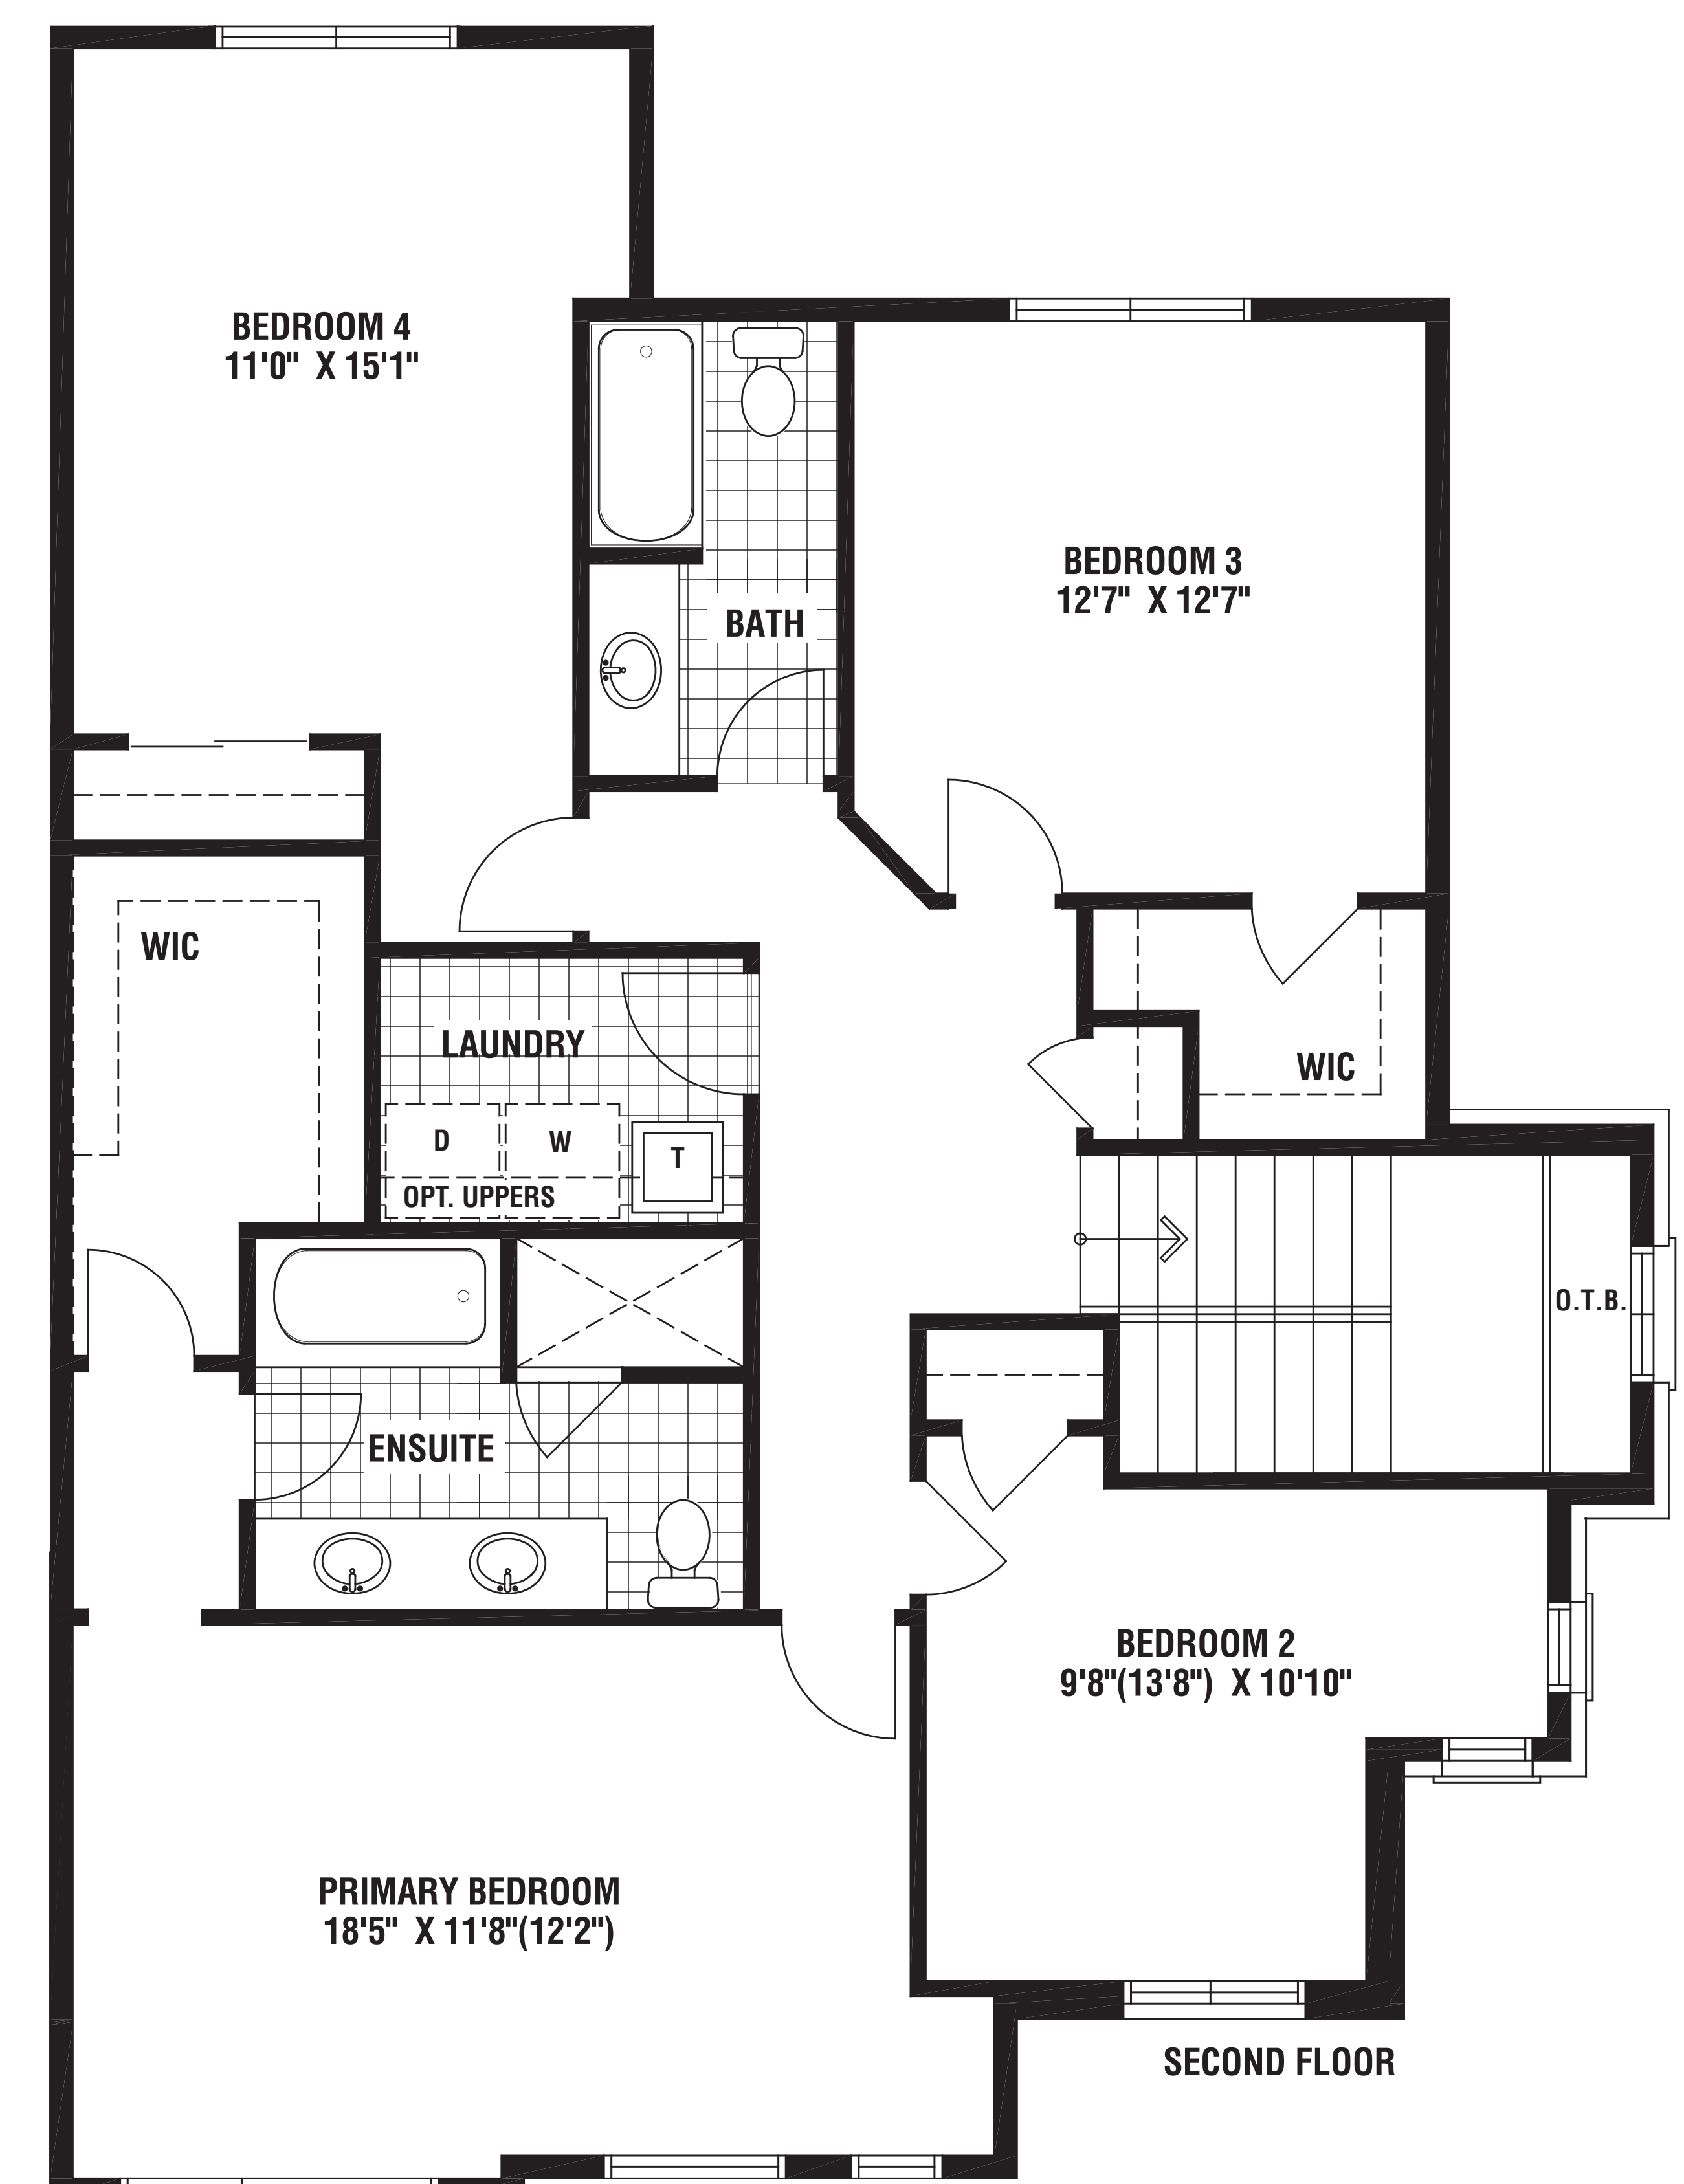

on the ridge  
STONEY CREEK

Vienne

2,345 SQ.FT.

All renderings are artist's concept. All dimensions are approximate and are subject to change without notice. Actual usable floor space may vary from the stated floor area. E. & O.E.