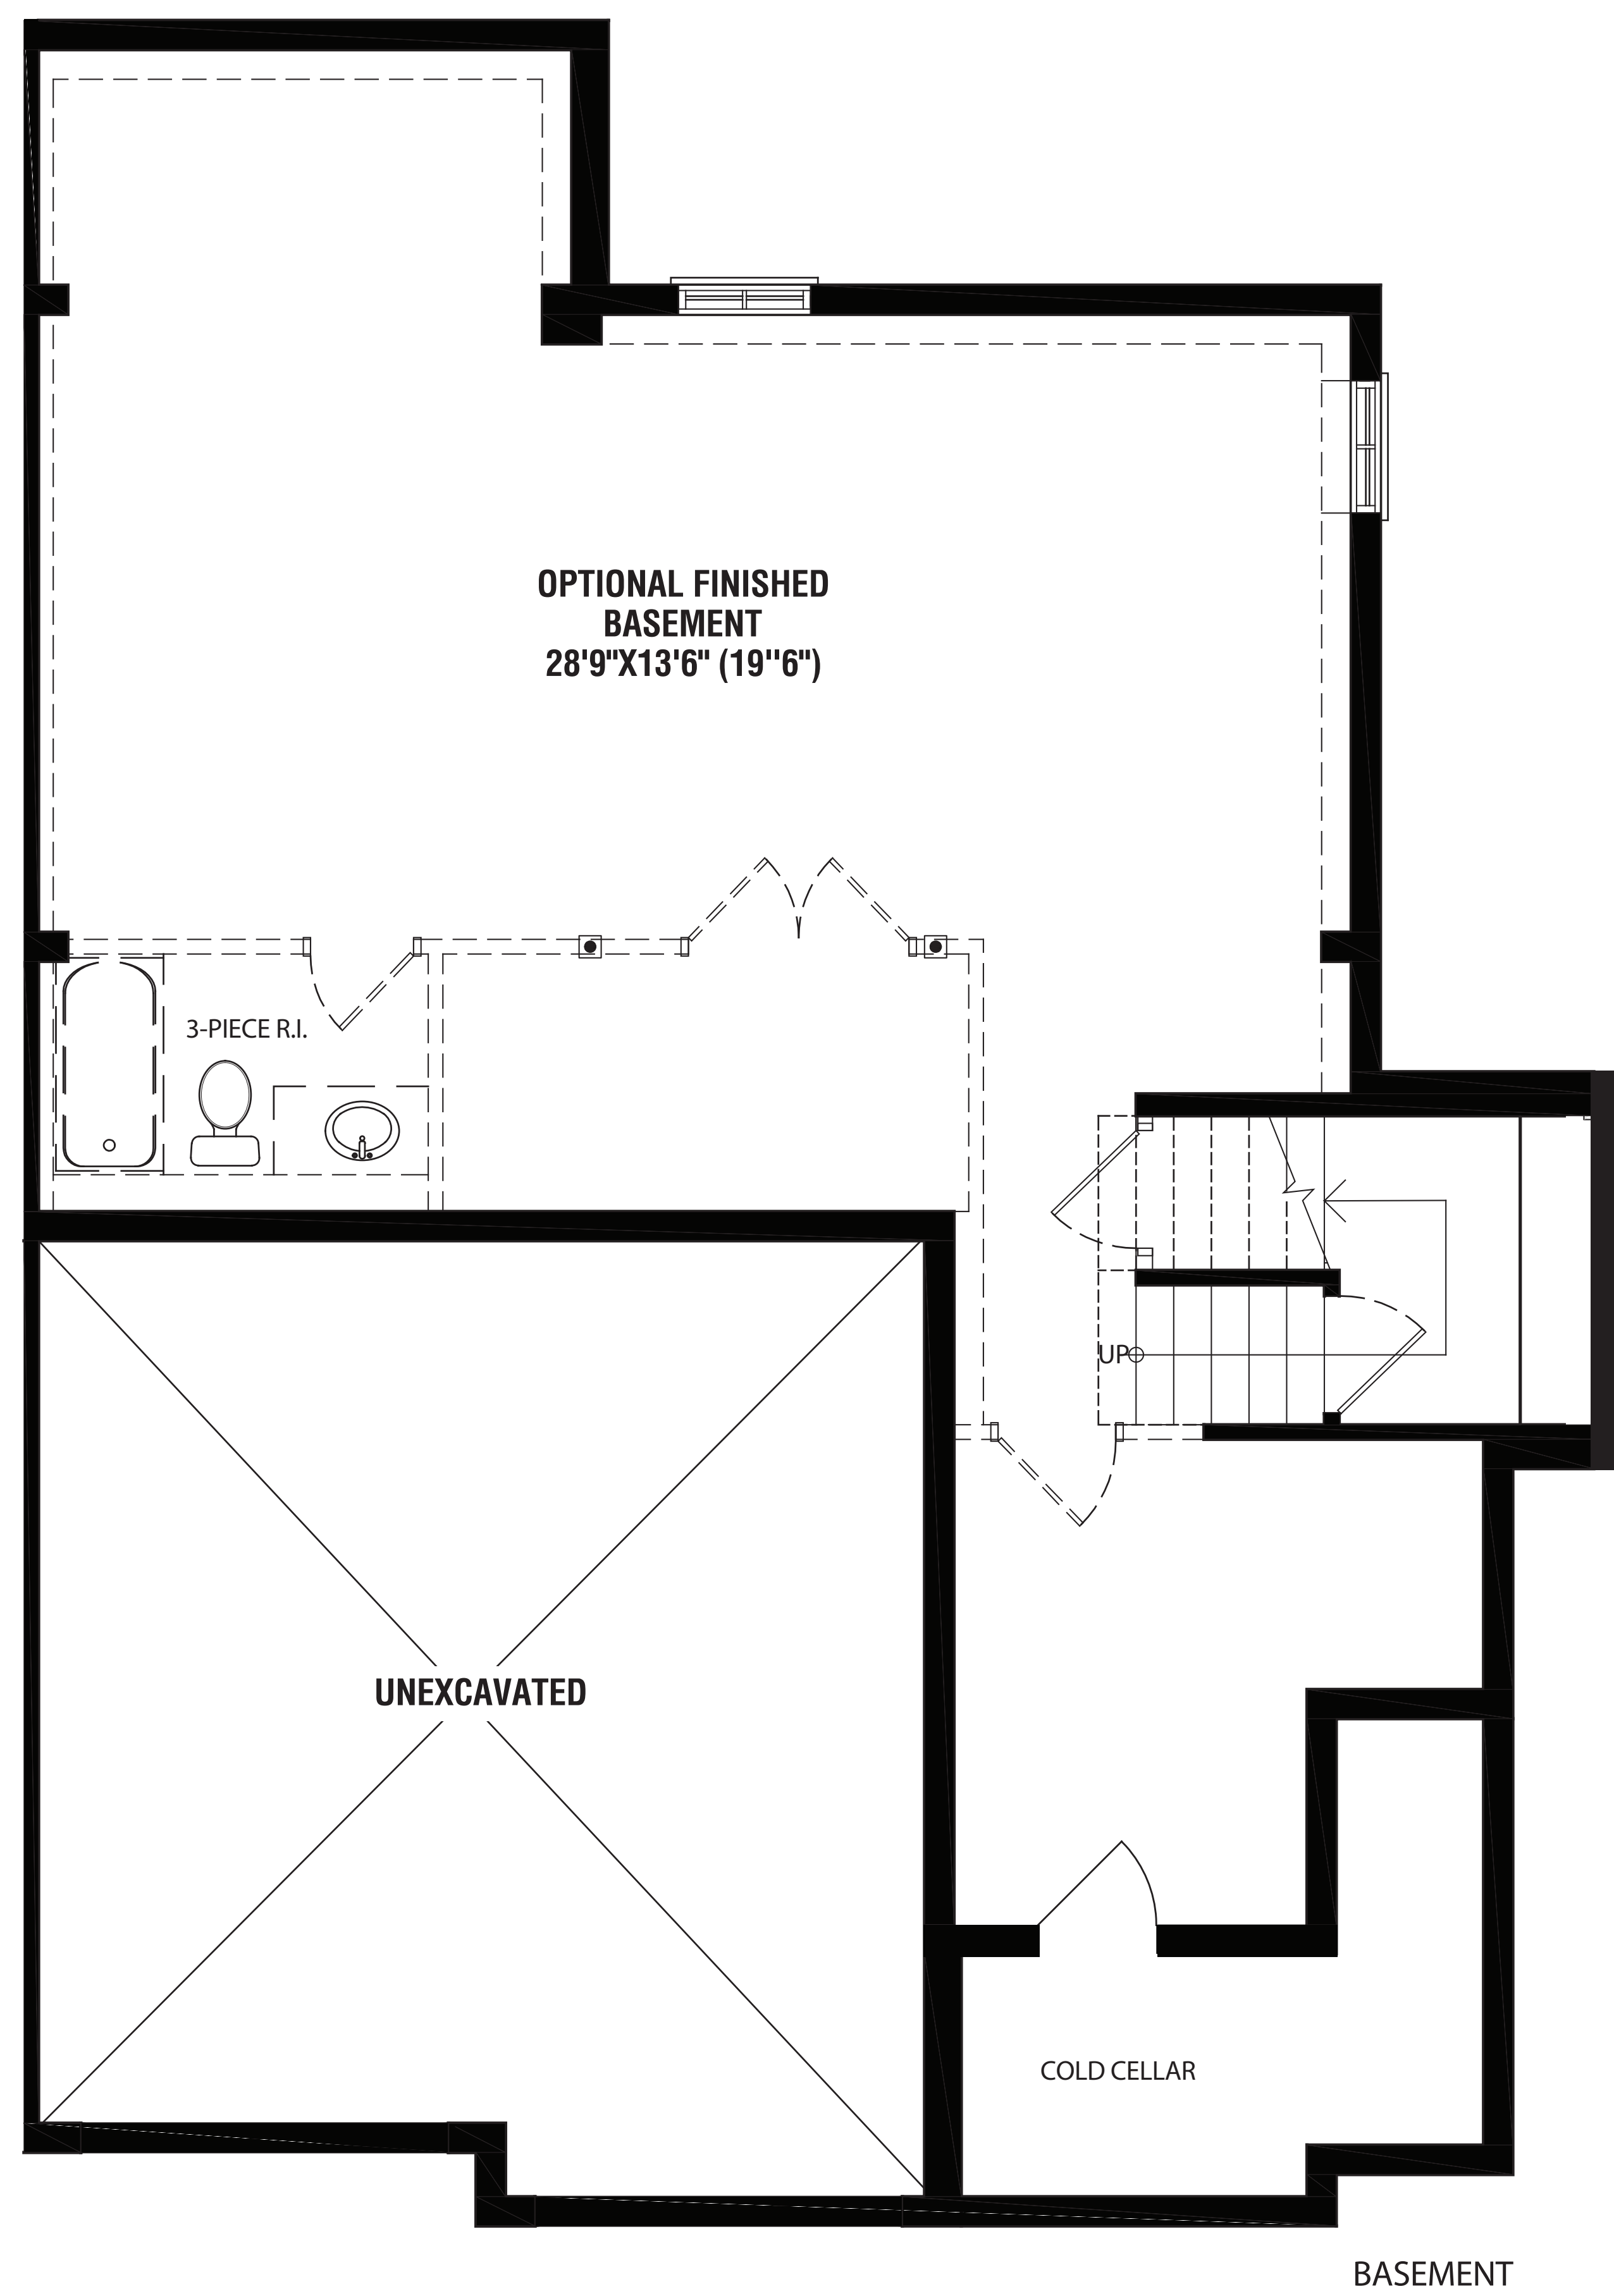

on the ridge  
STONEY CREEK

Vienne

2,345 SQ.FT.

All renderings are artist's concept. All dimensions are approximate and are subject to change without notice. Actual usable floor space may vary from the stated floor area. E. & O.E.