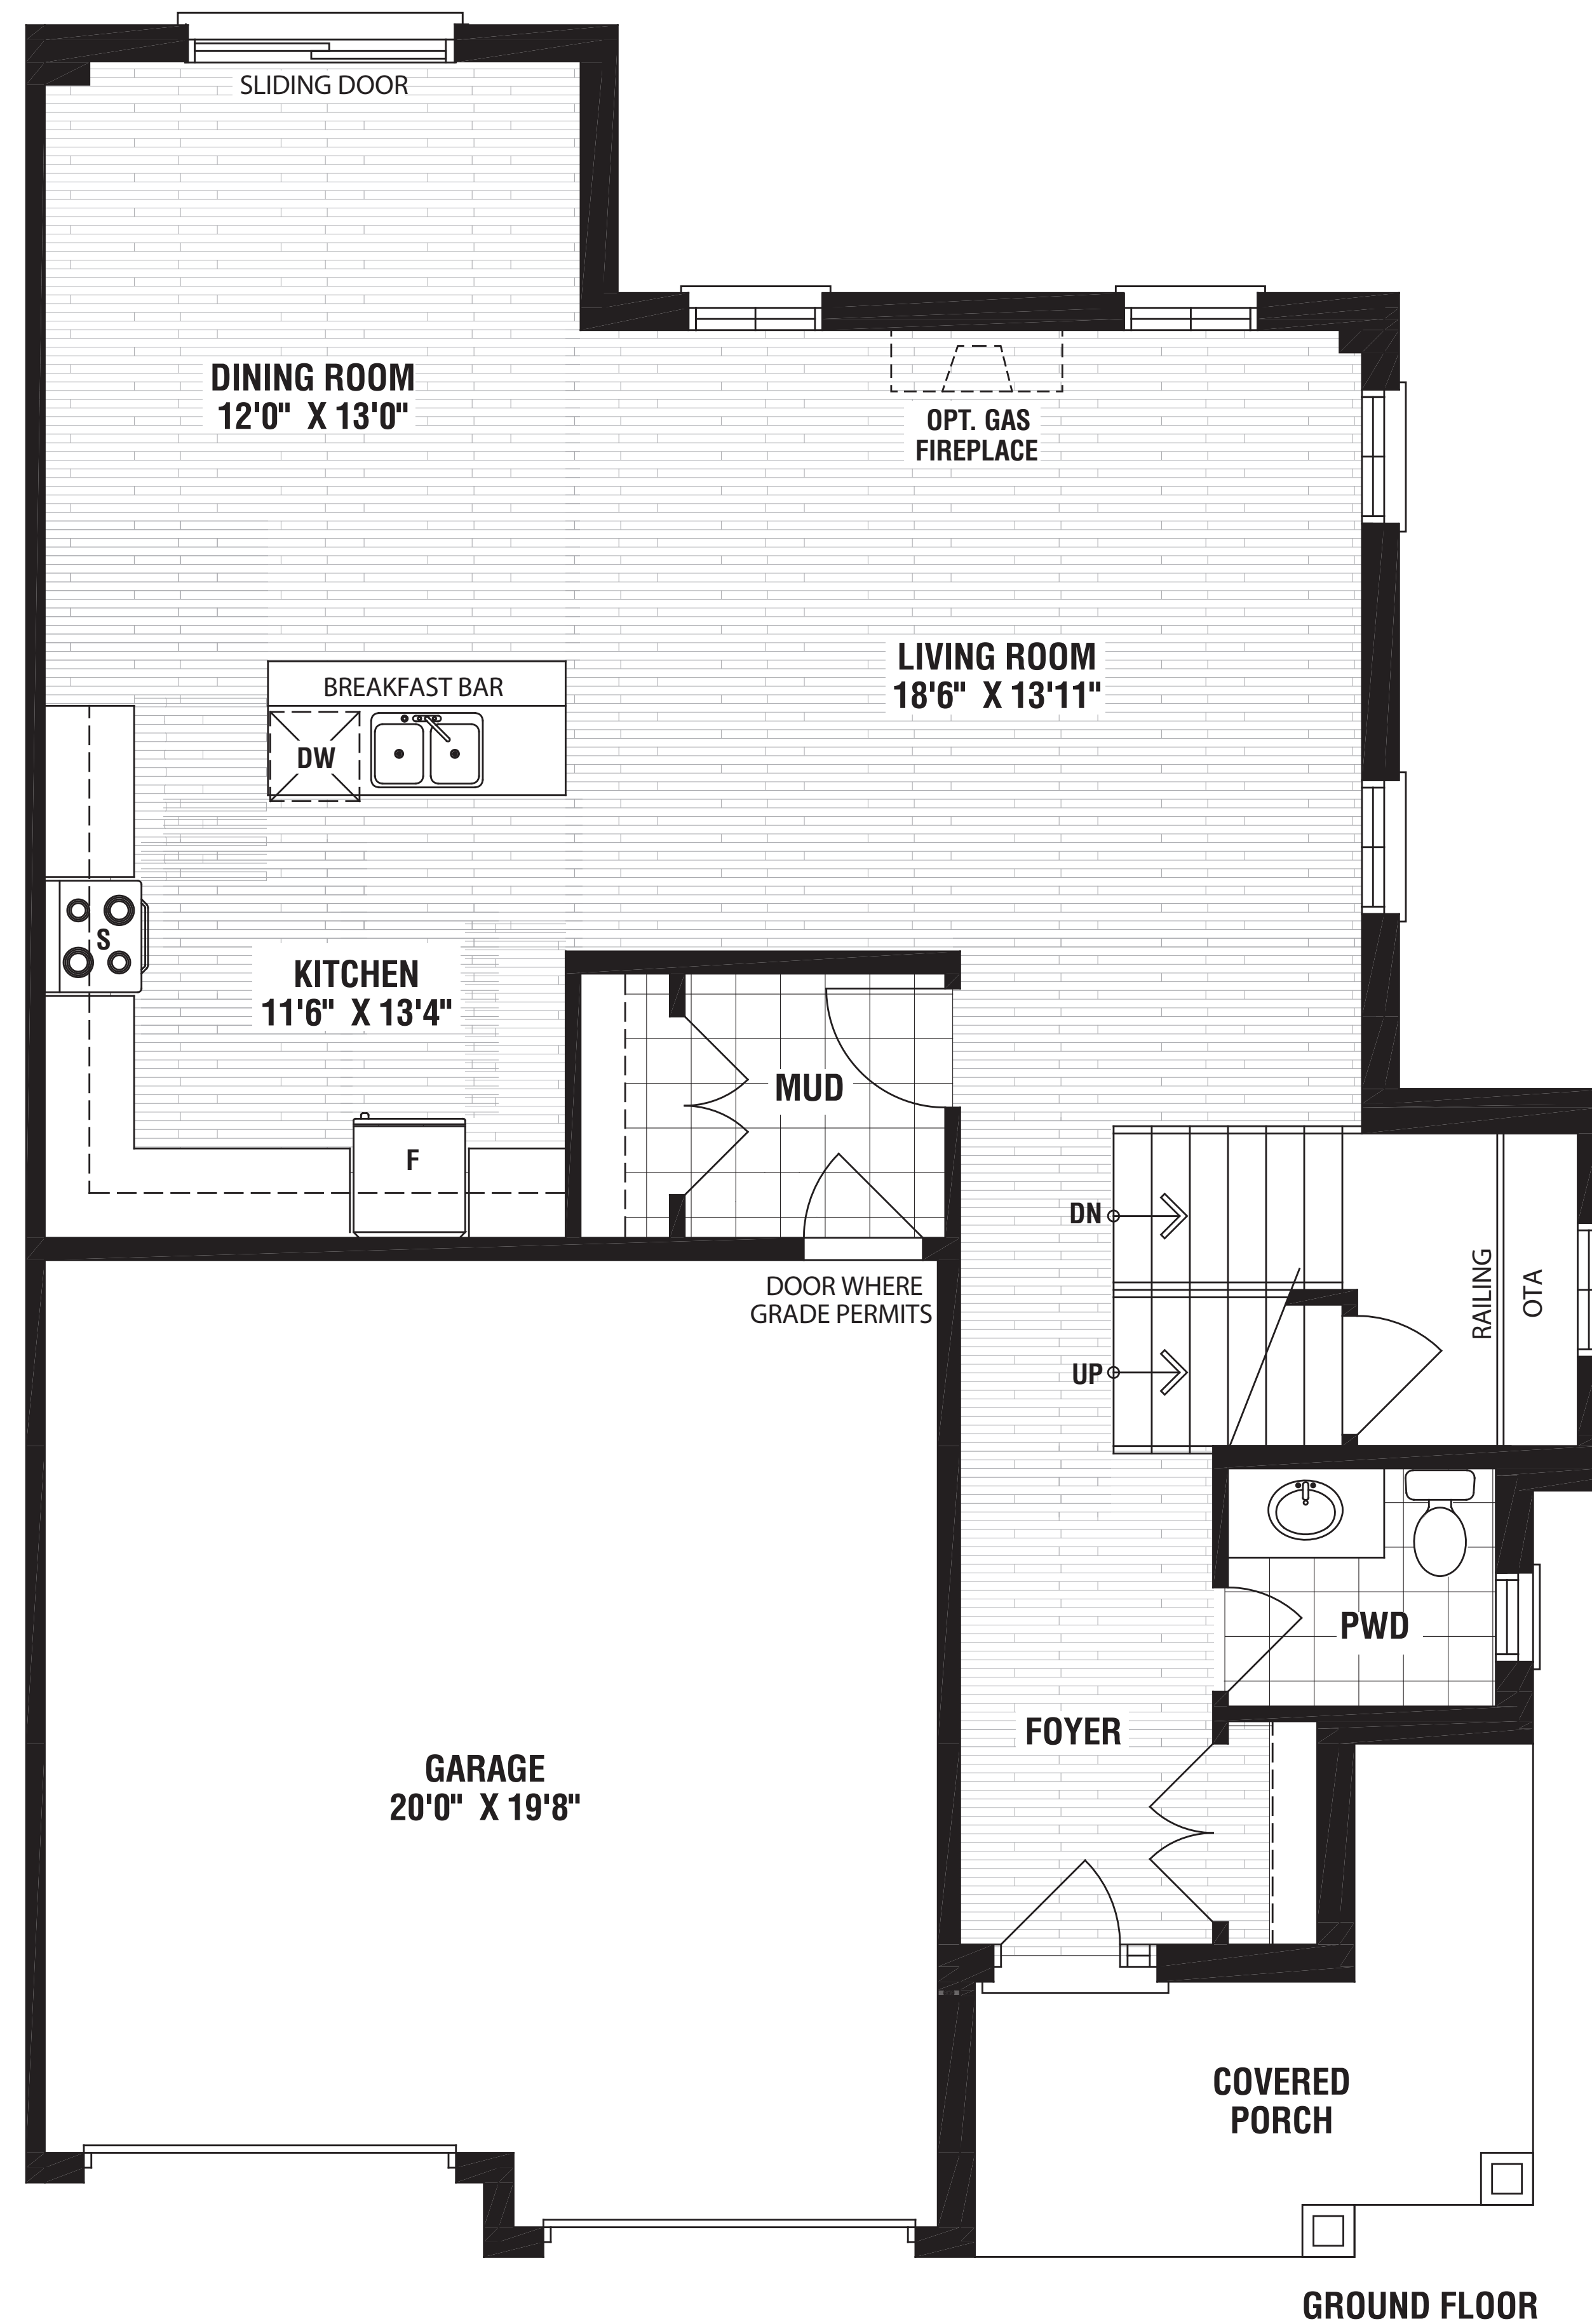

on the ridge  
STONEY CREEK

Vienne

2,345 SQ.FT.

All renderings are artist's concept. All dimensions are approximate and are subject to change without notice. Actual usable floor space may vary from the stated floor area. E. & O.E.