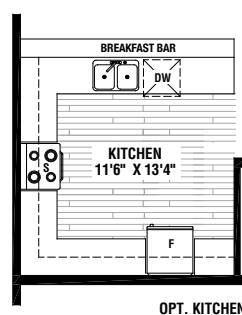

on the ridge
STONEY CREEK

Vienne

2,345 SQ.FT.

All renderings are artist's concept. All dimensions are approximate and are subject to change without notice. Actual usable floor space may vary from the stated floor area. E. & O.E.