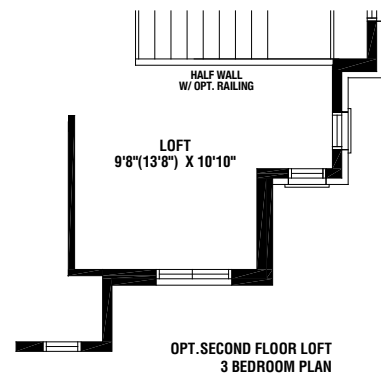

on the ridge
STONEY CREEK

Vienne

2,345 SQ.FT.

All renderings are artist's concept. All dimensions are approximate and are subject to change without notice. Actual usable floor space may vary from the stated floor area. E. & O.E.