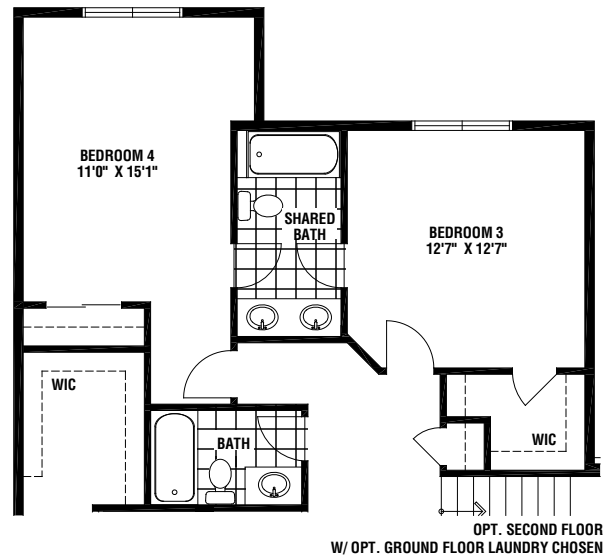

on the ridge
STONEY CREEK

Vienne

2,345 SQ.FT.

All renderings are artist's concept. All dimensions are approximate and are subject to change without notice. Actual usable floor space may vary from the stated floor area. E. & O.E.