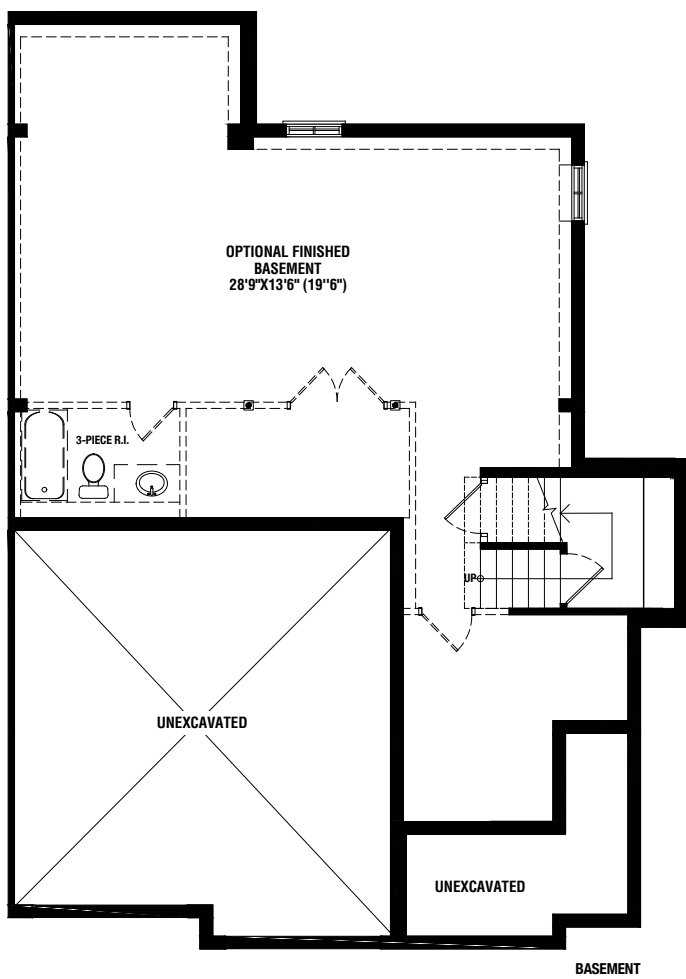

on the ridge
STONEY CREEK

Vienne

2,345 SQ.FT.

All renderings are artist's concept. All dimensions are approximate and are subject to change without notice. Actual usable floor space may vary from the stated floor area. E. & O.E.