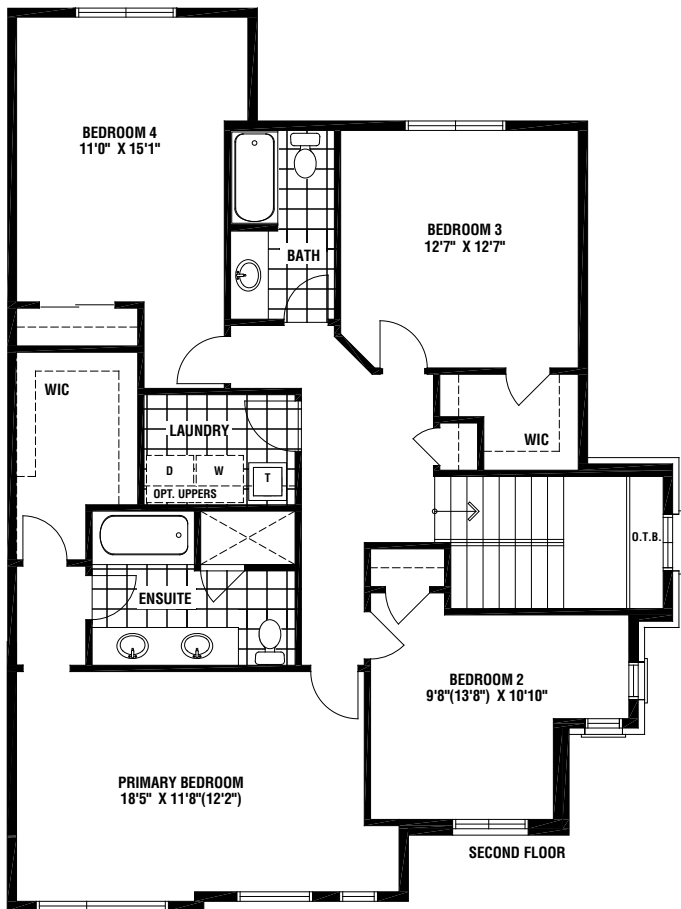

on the ridge
STONEY CREEK

Vienne

2,345 SQ.FT.

All renderings are artist's concept. All dimensions are approximate and are subject to change without notice. Actual usable floor space may vary from the stated floor area. E. & O.E.