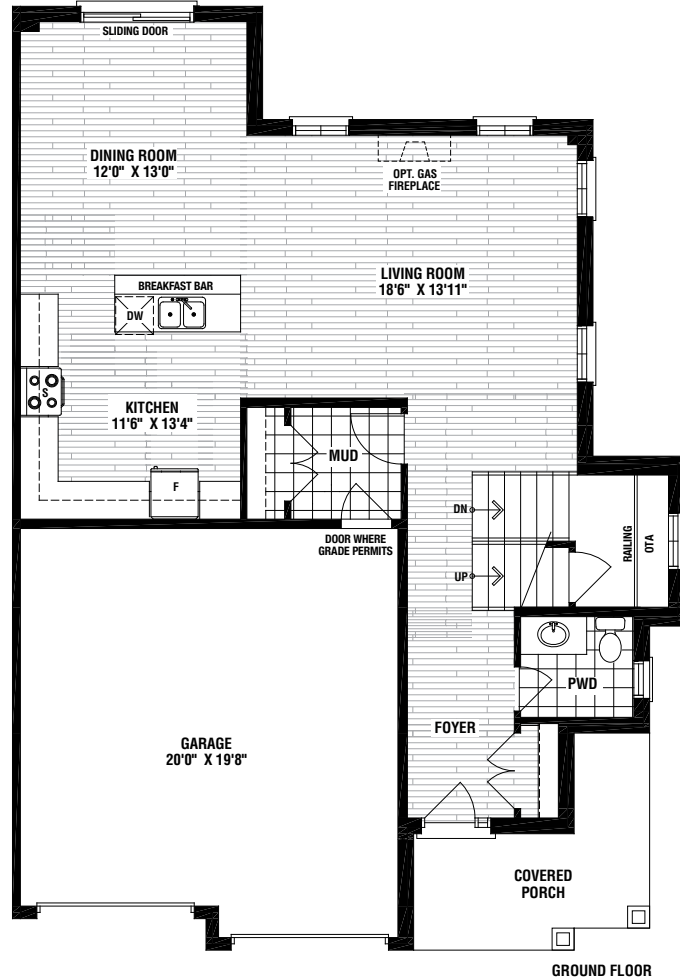

on the ridge
STONEY CREEK

Vienne

2,345 SQ.FT.

All renderings are artist's concept. All dimensions are approximate and are subject to change without notice. Actual usable floor space may vary from the stated floor area. E. & O.E.