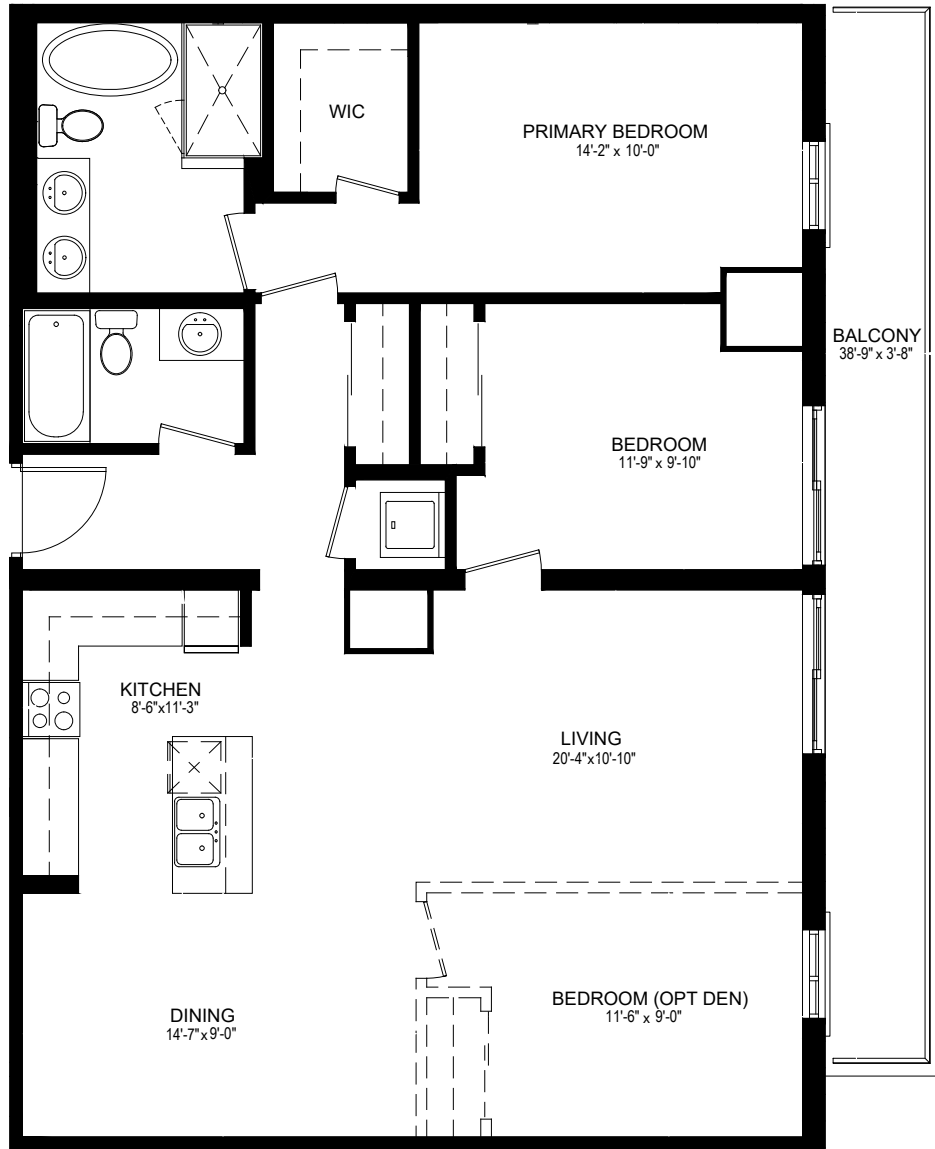

QUEENSWAY

Three Bedroom
Interior 1,272 sq.ft. • Exterior* 147 sq.ft.
Total 1,419 sq.ft.

Specifications subject to change without notice, all dimensions are approximate E.O&E

Balcony & patio sq.ft. varies by suite.