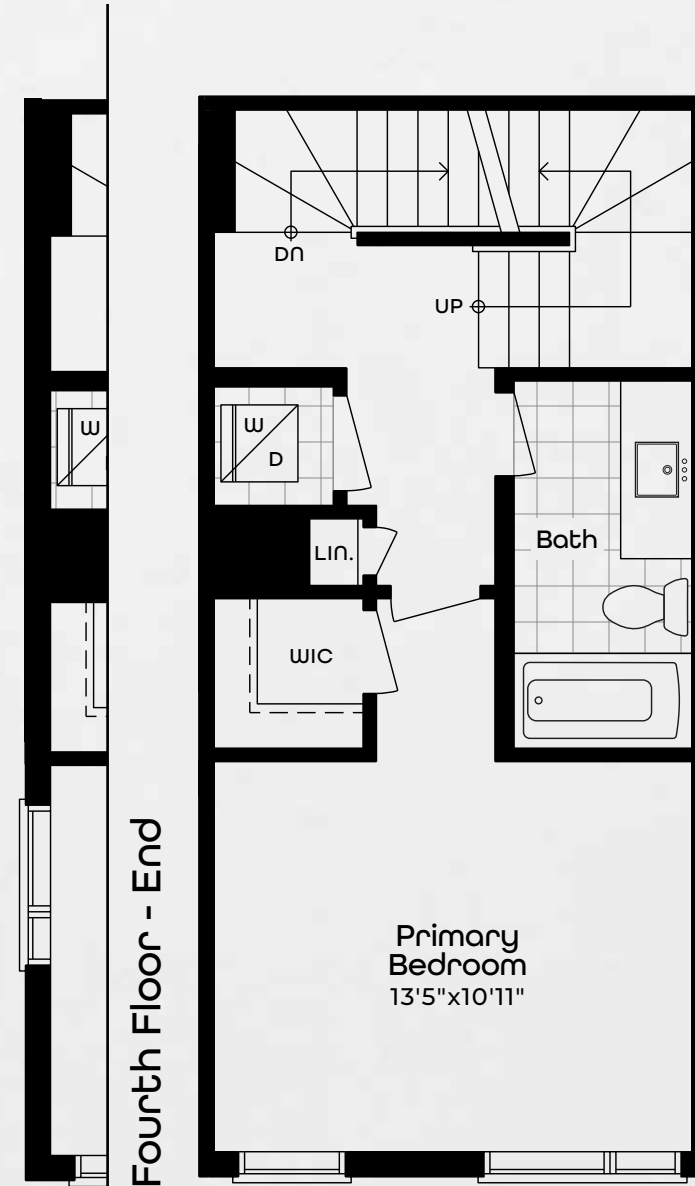

terrace

eden

one bedroom

interior 957 sq. ft.

exterior 199 sq. ft.

(balcony & rooftop terrace combined)

key plate

Third Floor Interior

Fourth Floor Interior

Rooftop Interior