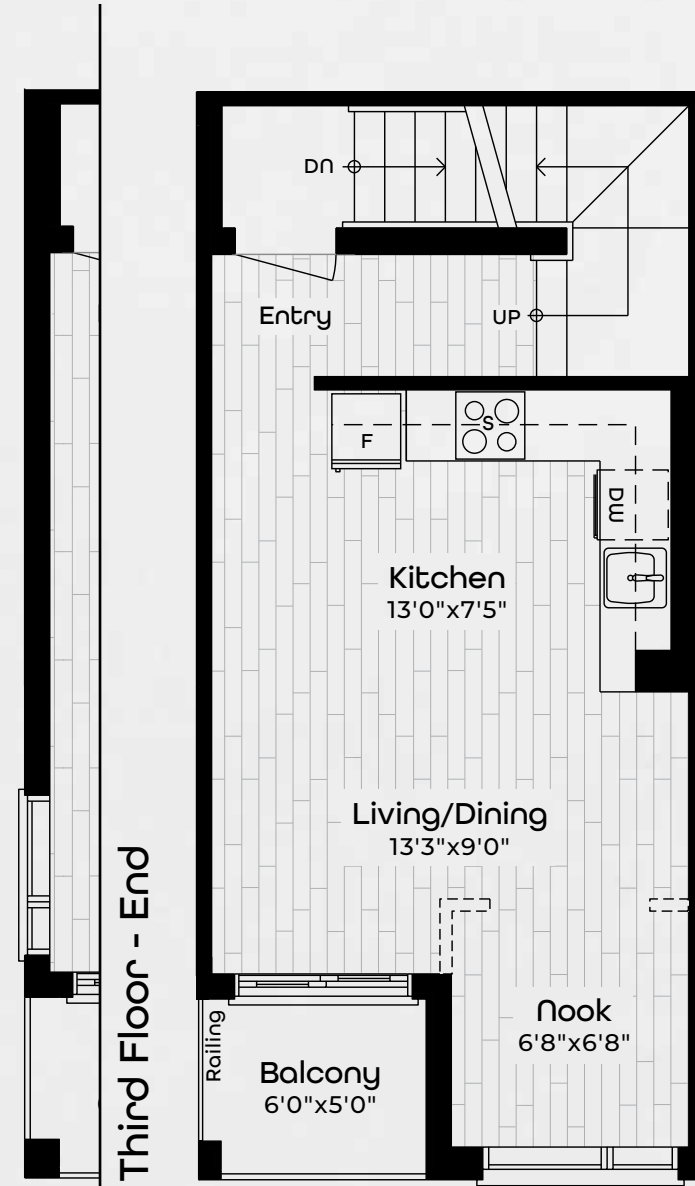

terrace

eden

one bedroom

interior 957 sq. ft.

exterior 199 sq. ft.

(balcony & rooftop terrace combined)

key plate

Third Floor Interior

Fourth Floor Interior

Rooftop Interior