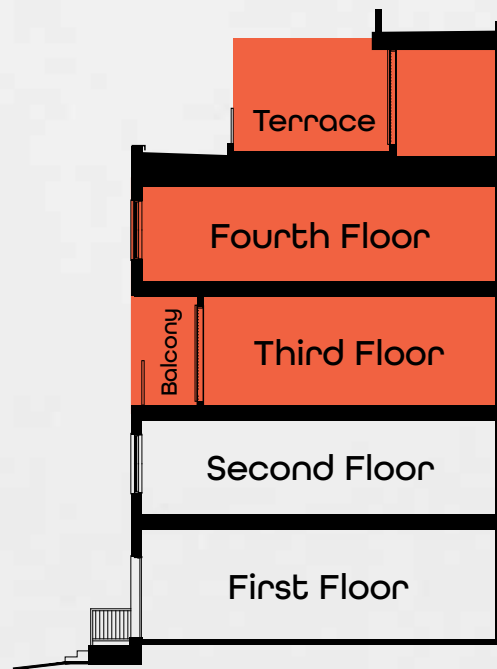

terrace

eden

one bedroom

interior 957 sq. ft.

exterior 199 sq. ft.

(balcony & rooftop terrace combined)

key plate

Third Floor Interior

Fourth Floor Interior

Rooftop Interior