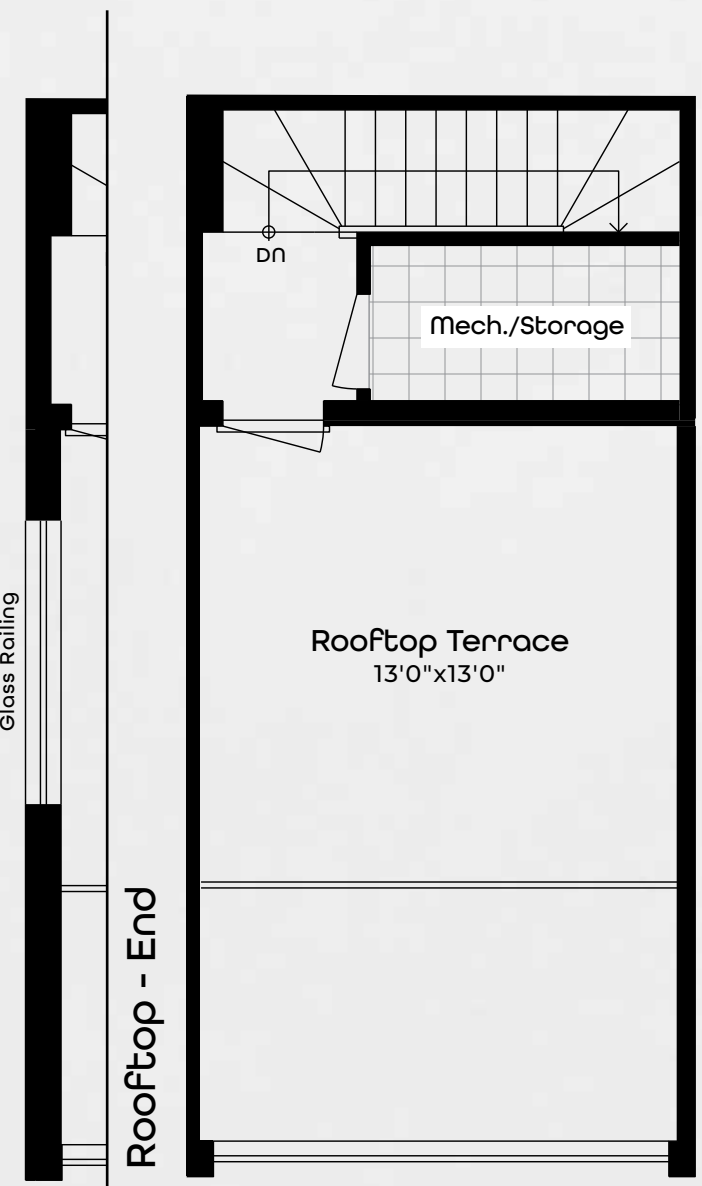

terrace

eden

one bedroom

interior 957 sq. ft.

exterior 199 sq. ft.

(balcony & rooftop terrace combined)

key plate

Third Floor Interior

Fourth Floor Interior

Rooftop Interior