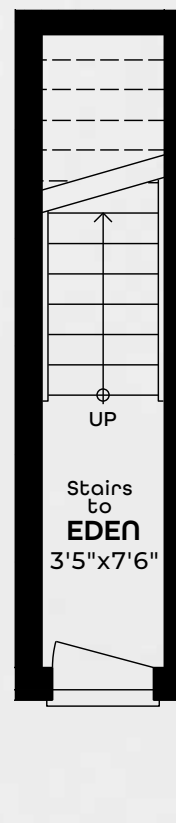

terrace

eden

one bedroom

interior 957 sq. ft.

exterior 199 sq. ft.

(balcony & rooftop terrace combined)

key plate

Third Floor Interior

Fourth Floor Interior

Rooftop Interior