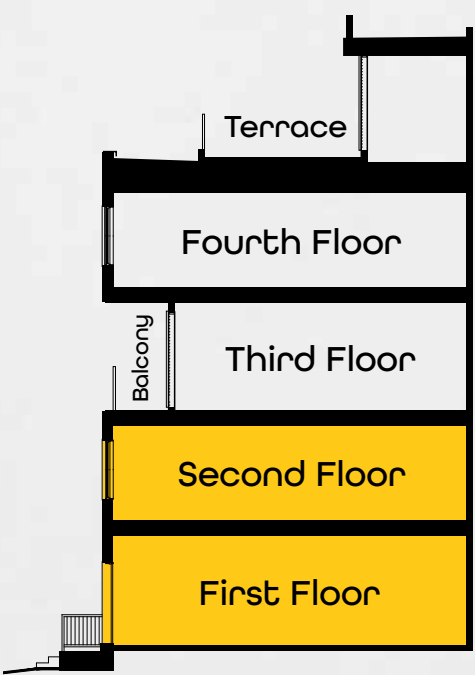

patio

Flora

one bedroom
interior 726 sq. ft.
exterior 33 sq. ft.

key plate

Main Floor Interior

Second Floor Interior