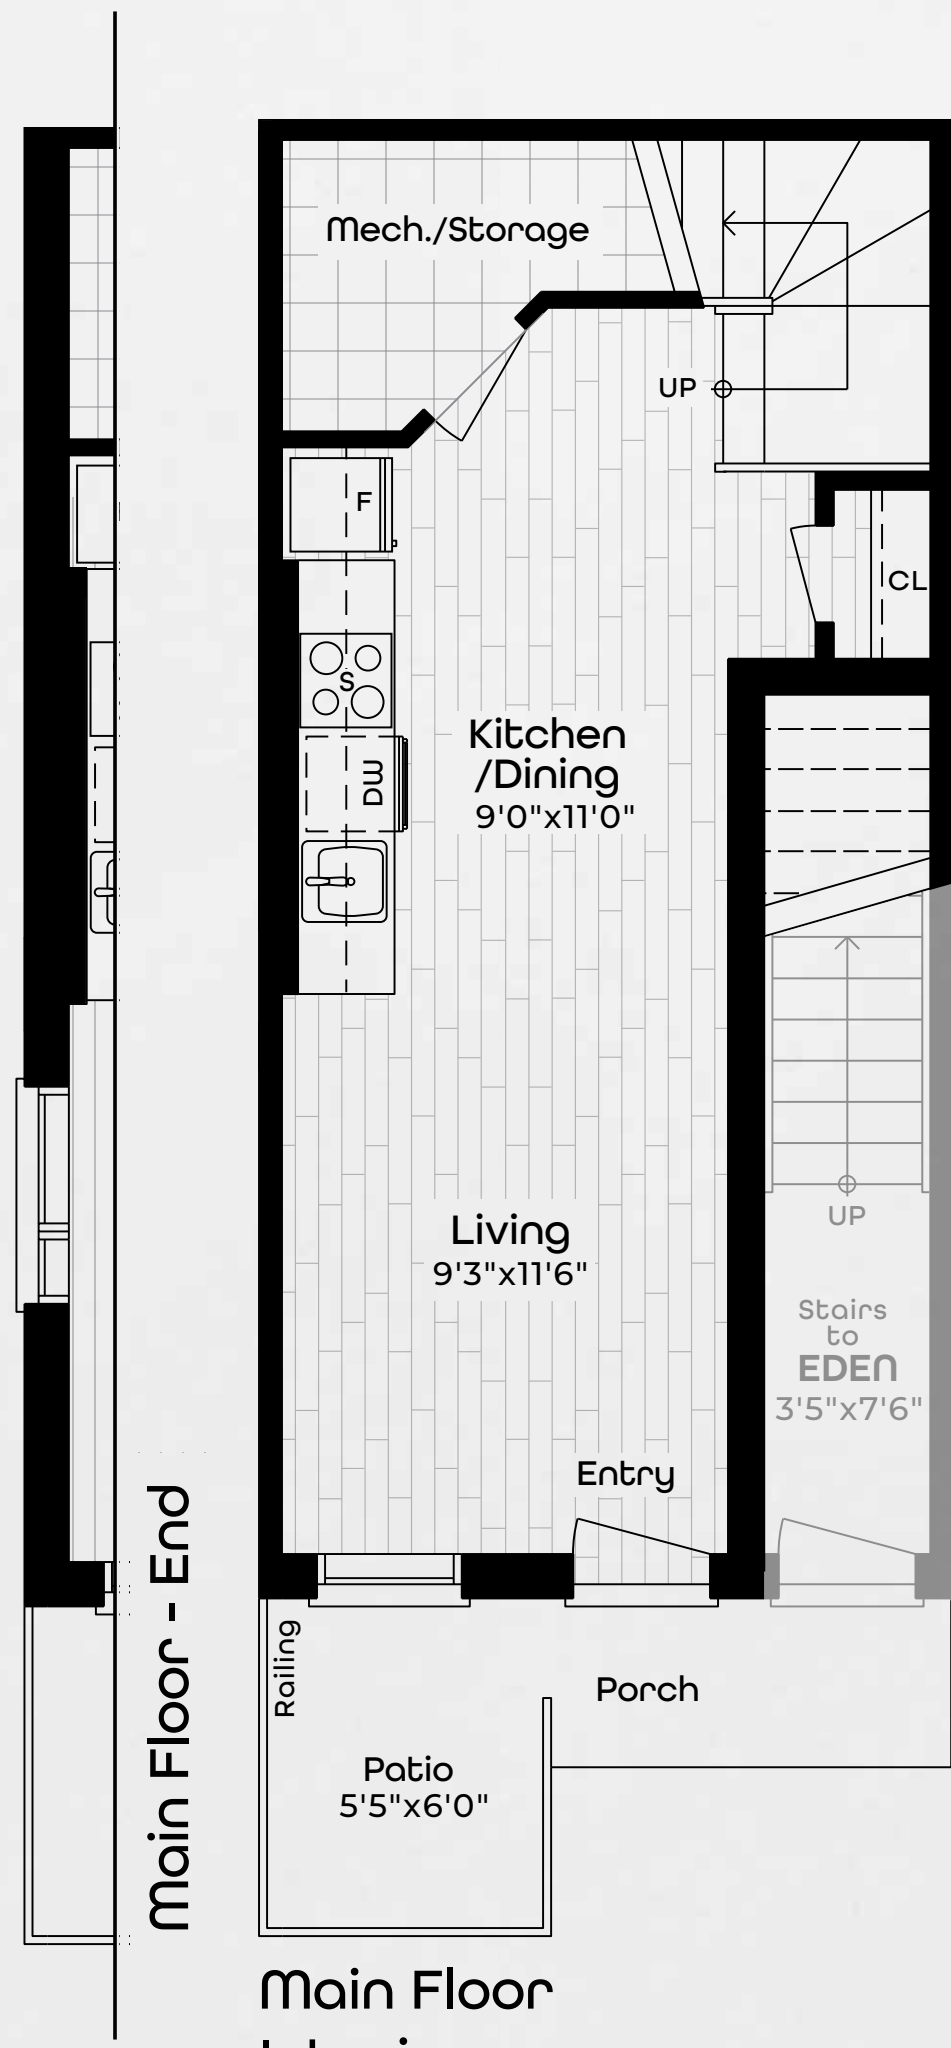

patio

Flora

one bedroom
interior 726 sq. ft.
exterior 33 sq. ft.

key plate

Main Floor Interior

Second Floor Interior