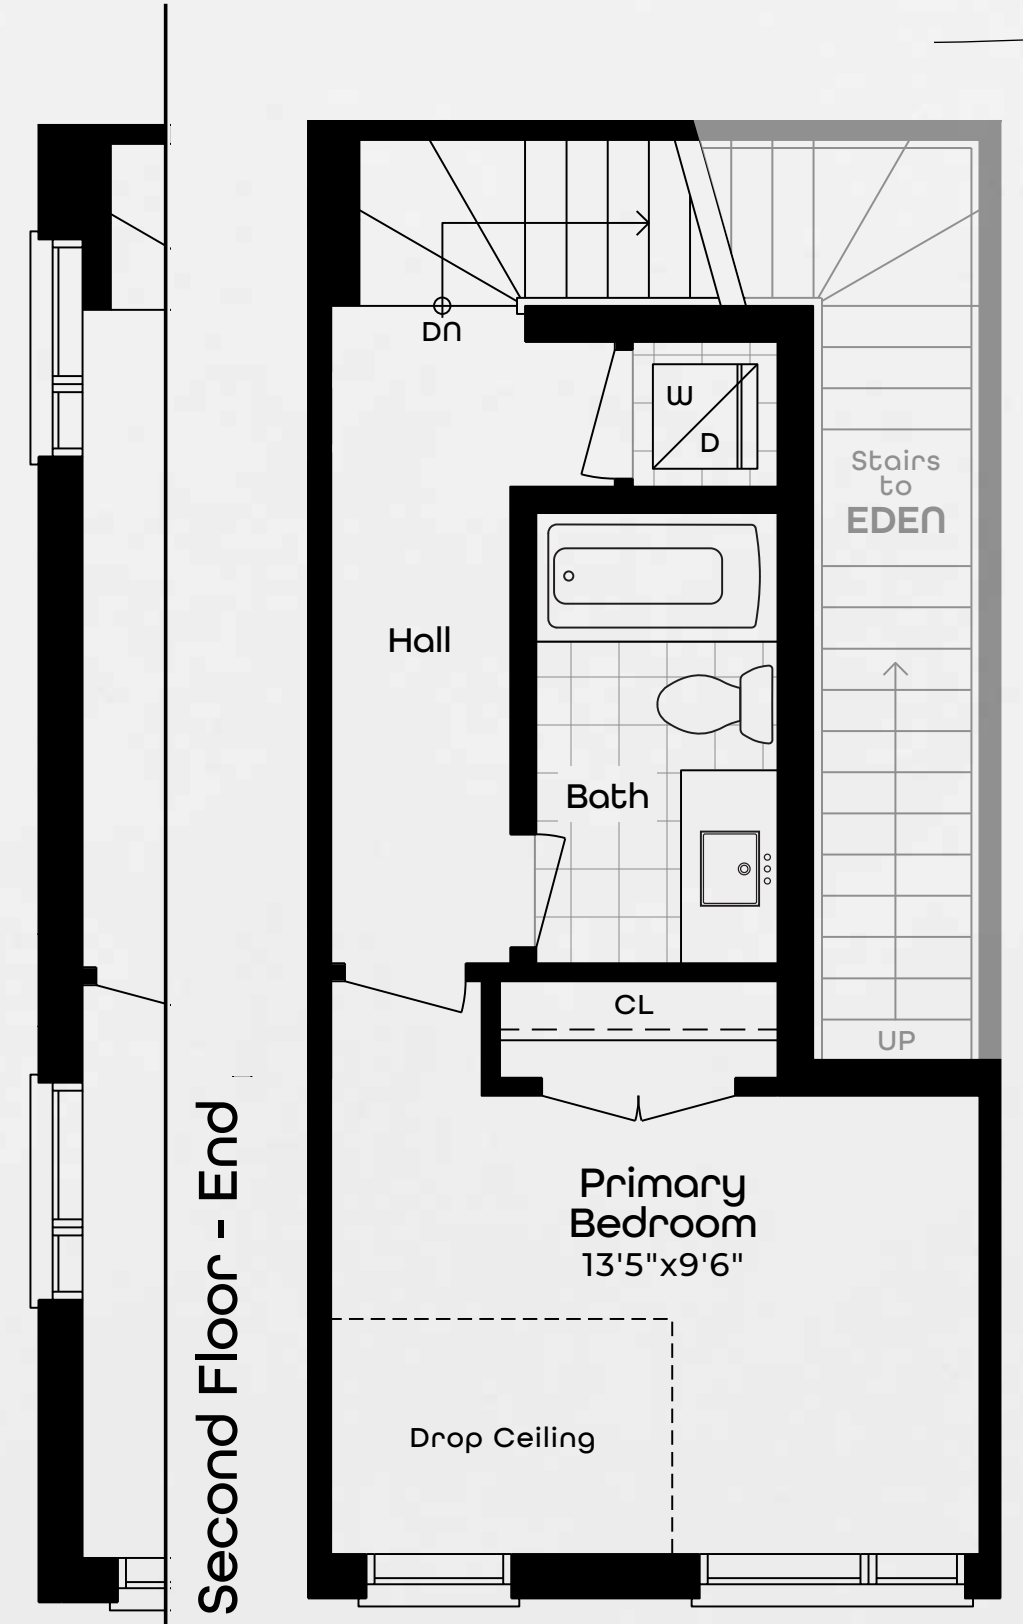

patio

Flora

one bedroom
interior 726 sq. ft.
exterior 33 sq. ft.

key plate

Main Floor Interior

Second Floor Interior