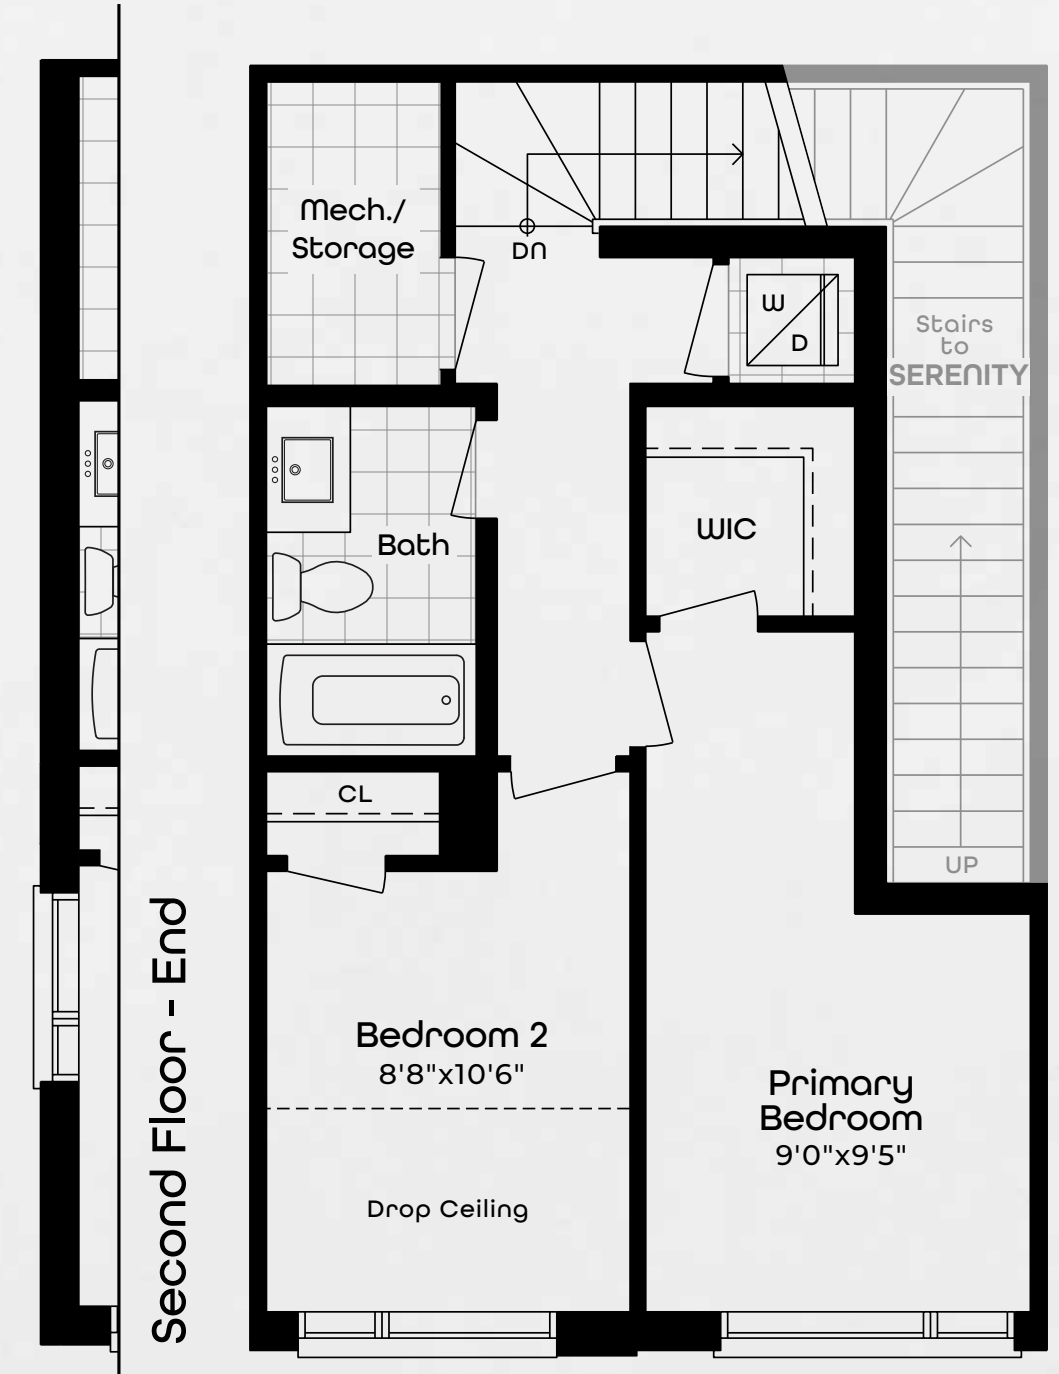

patio
 mosaic
 two bedroom
 interior 1,018 sq. ft.
 exterior 60 sq. ft.

key plate

Main Floor Interior

Second Floor Interior