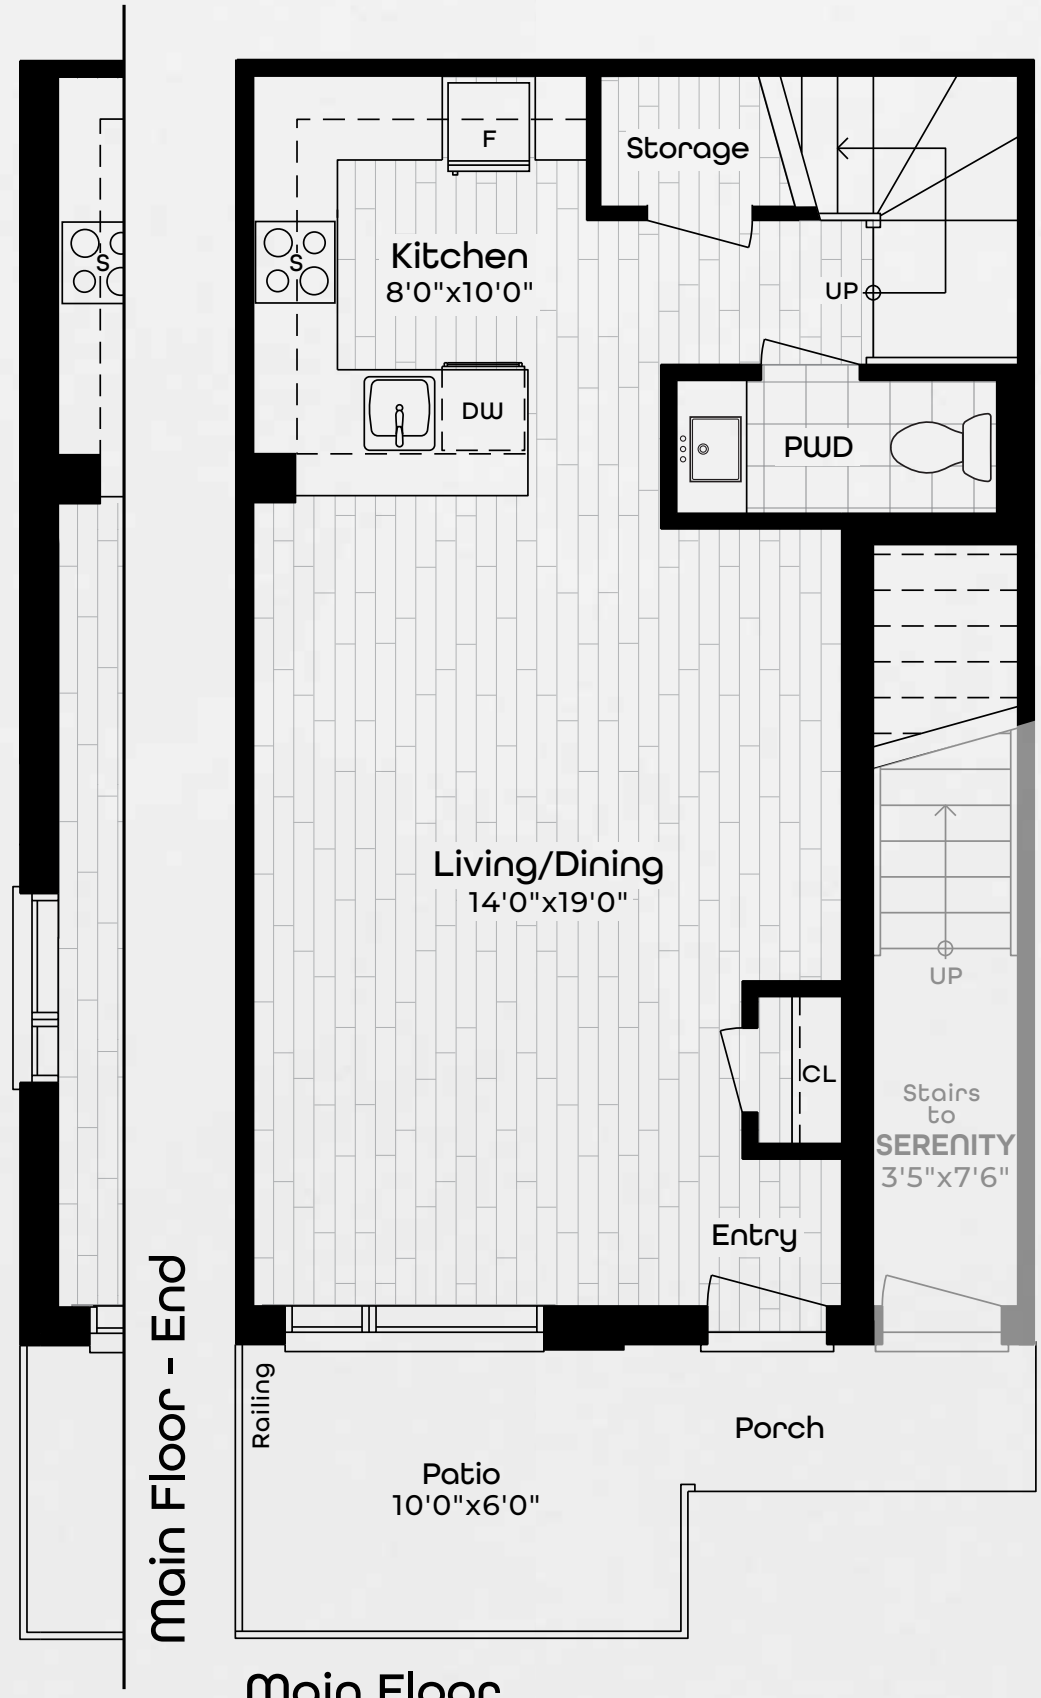

patio
 mosaic
 two bedroom
 interior 1,018 sq. ft.
 exterior 60 sq. ft.

key plate

Main Floor Interior

Second Floor Interior