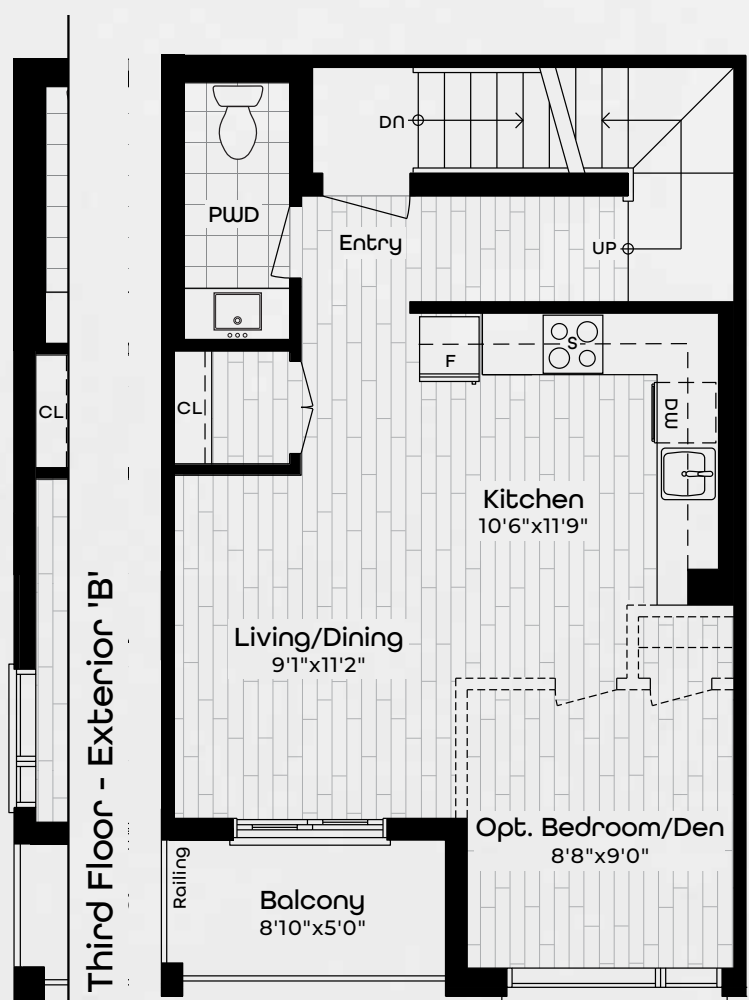

terrace

serenity

two bedroom

interior 1,225 sq. ft.

exterior 278 sq. ft.

(balcony & rooftop terrace combined)

key plate

Third Floor - Exterior 'B'

Third Floor Interior

Fourth Floor - End

Fourth Floor Interior

Rooftop - End

Rooftop Interior