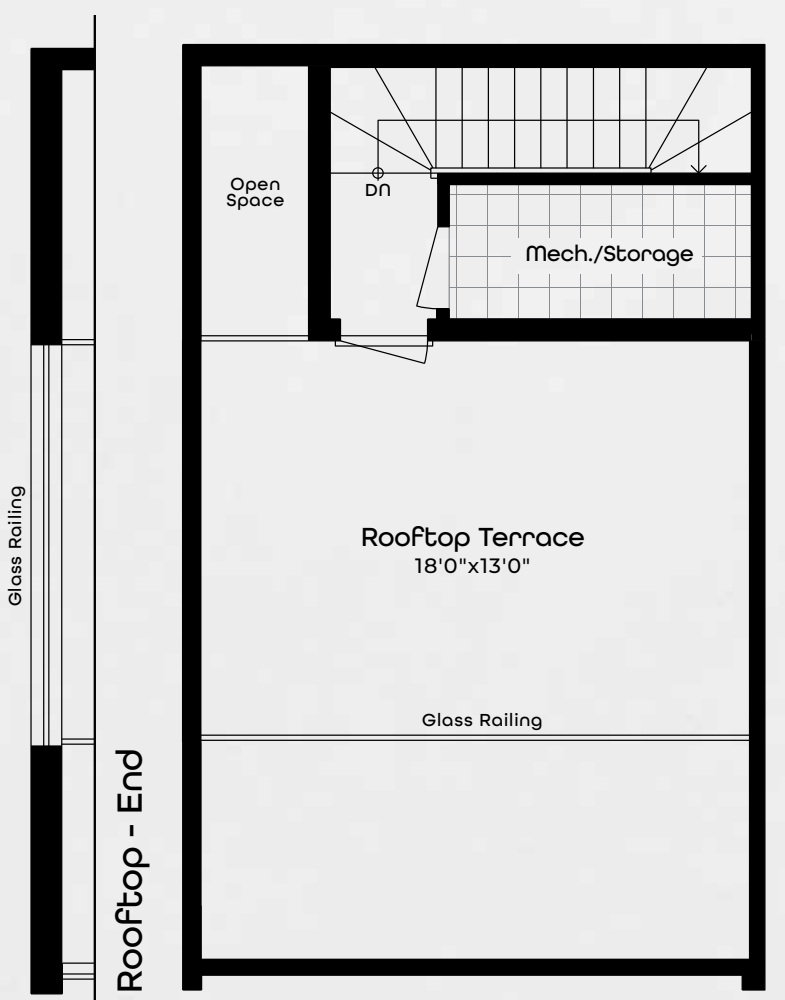

terrace

serenity

two bedroom

interior 1,225 sq. ft.

exterior 278 sq. ft.

(balcony & rooftop terrace combined)

key plate

Third Floor - Exterior 'B'

Third Floor Interior

Fourth Floor - End

Fourth Floor Interior

Rooftop - End

Rooftop Interior