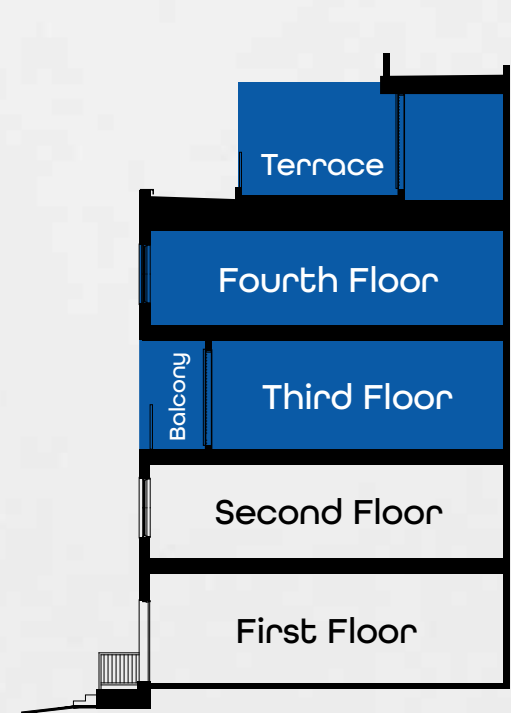

terrace

serenity

two bedroom

interior 1,225 sq. ft.

exterior 278 sq. ft.

(balcony & rooftop terrace combined)

key plate

Third Floor - Exterior 'B'

Third Floor Interior

Fourth Floor - End

Fourth Floor Interior

Rooftop - End

Rooftop Interior