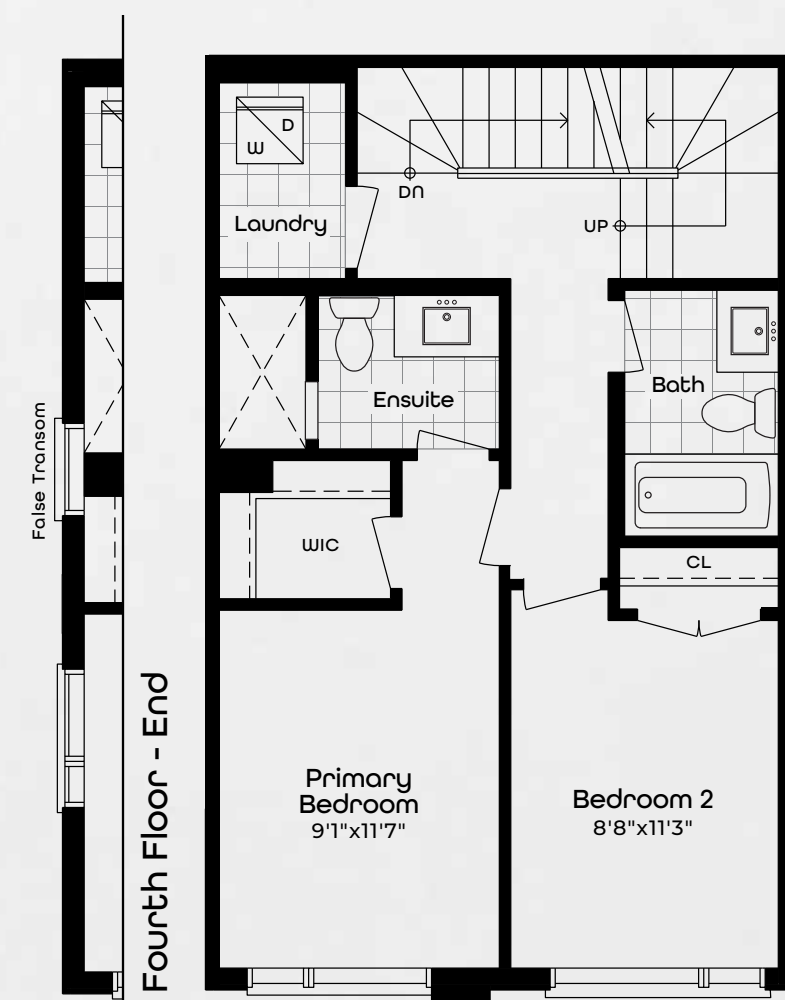

terrace

serenity

two bedroom

interior 1,225 sq. ft.

exterior 278 sq. ft.

(balcony & rooftop terrace combined)

key plate

Third Floor - Exterior 'B'

Third Floor Interior

Fourth Floor - End

Fourth Floor Interior

Rooftop - End

Rooftop Interior