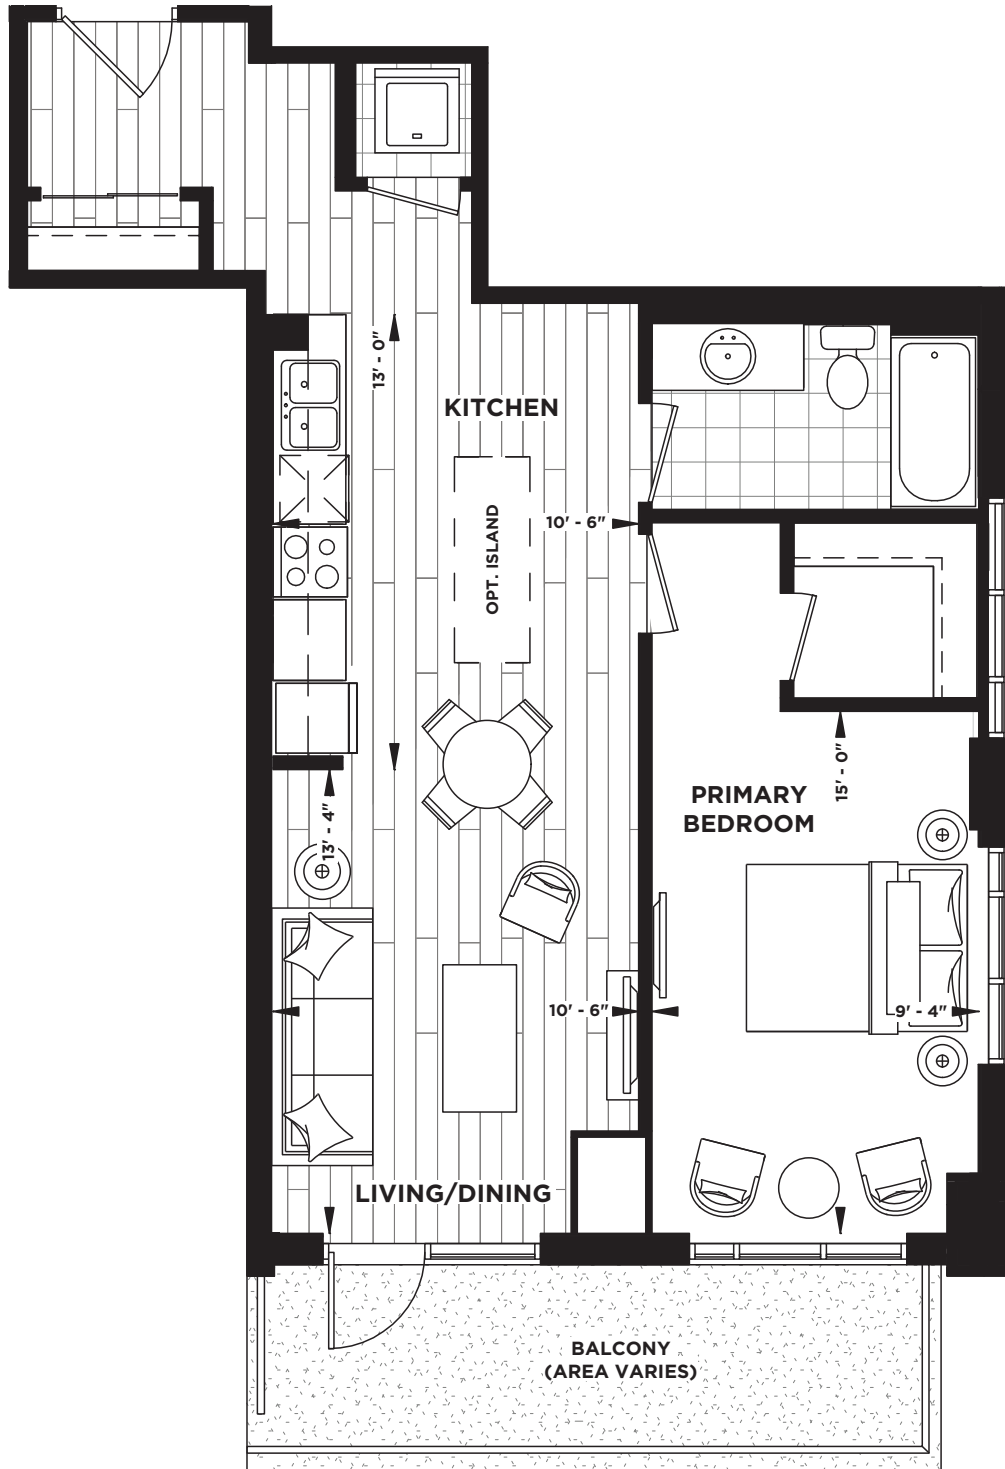

# IVORY

One Bedroom

Interior 693 sq.ft. • Exterior 85 sq.ft.

Total 778 sq.ft.

Specifications subject to change without notice. E.O.&E.

\*Please note that balcony & patio sq.ft. varies by suite. Minimum exterior sq.ft. provided for reference.

LAKE ONTARIO